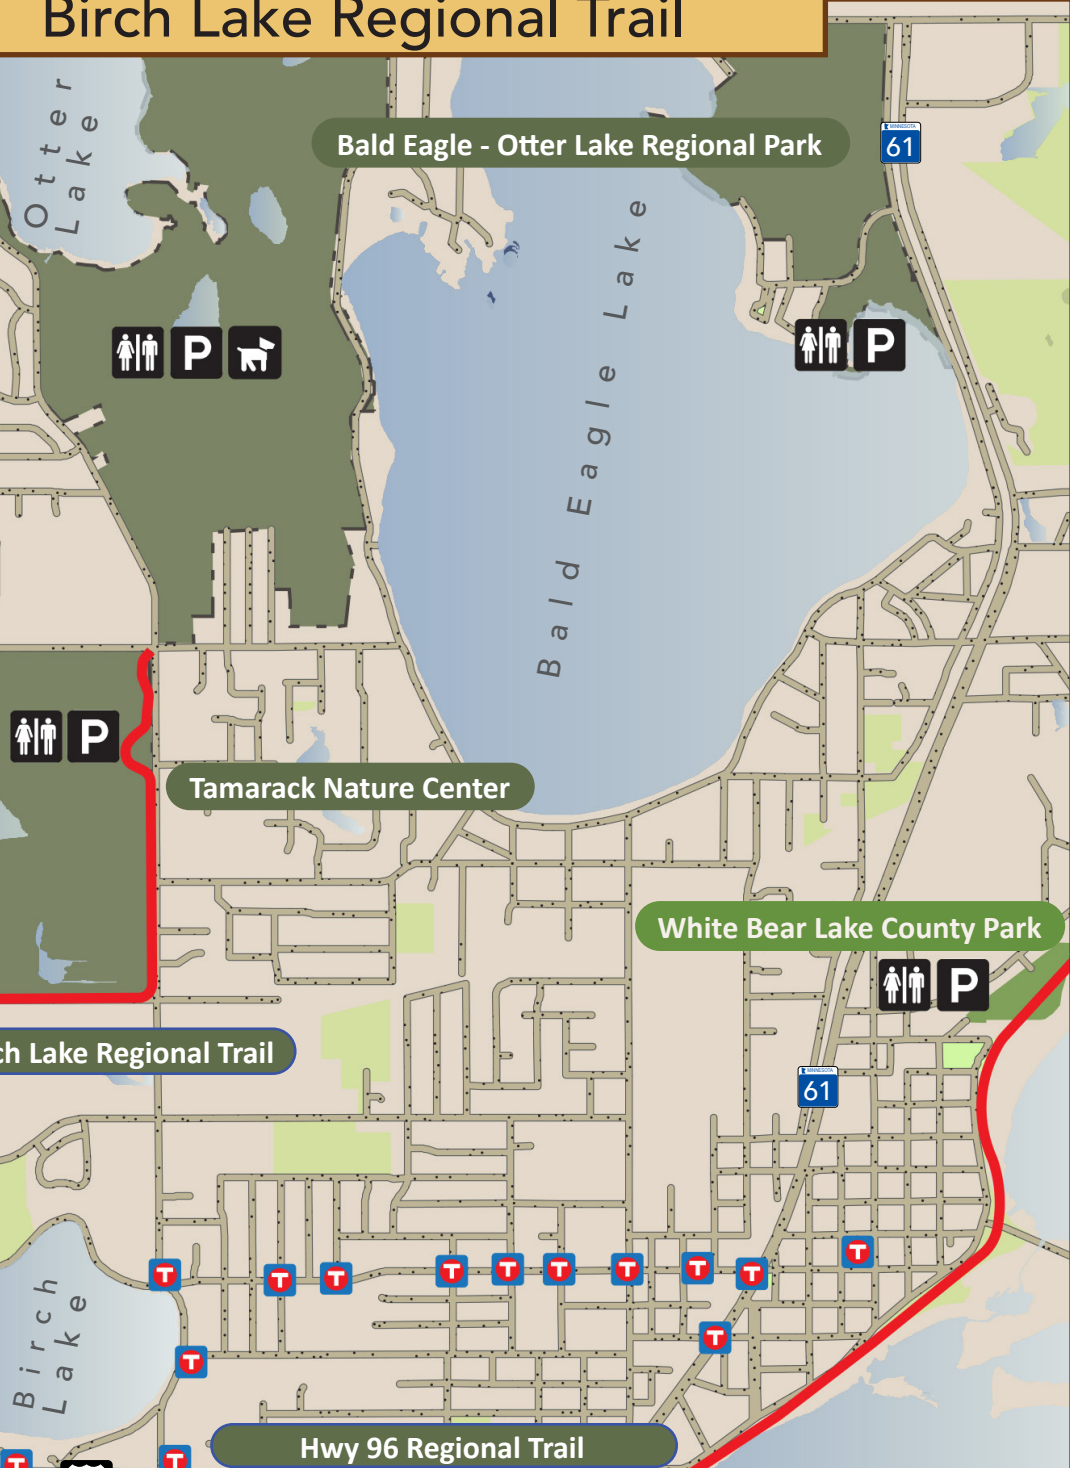

Birch Lake Regional Trail

Legend

- | | | | |
|------------------|--------------------|--|---------------------|
| | Parking | | Regional Park |
| | Restrooms | | County Park |
| | Off-Leash Dog Area | | Municipal Park Area |
| Trails | | | |
| Paved and Plowed | | | |
| | | | |