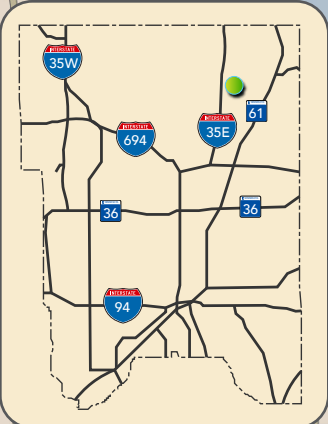

Birch Lake Regional Trail

Legend

- | | | | |
|------------------|--------------------|--|---------------------|
| | Parking | | Regional Park |
| | Restrooms | | County Park |
| | Off-Leash Dog Area | | Municipal Park Area |
| Trails | | | |
| Paved and Plowed | | | |
| | | | |