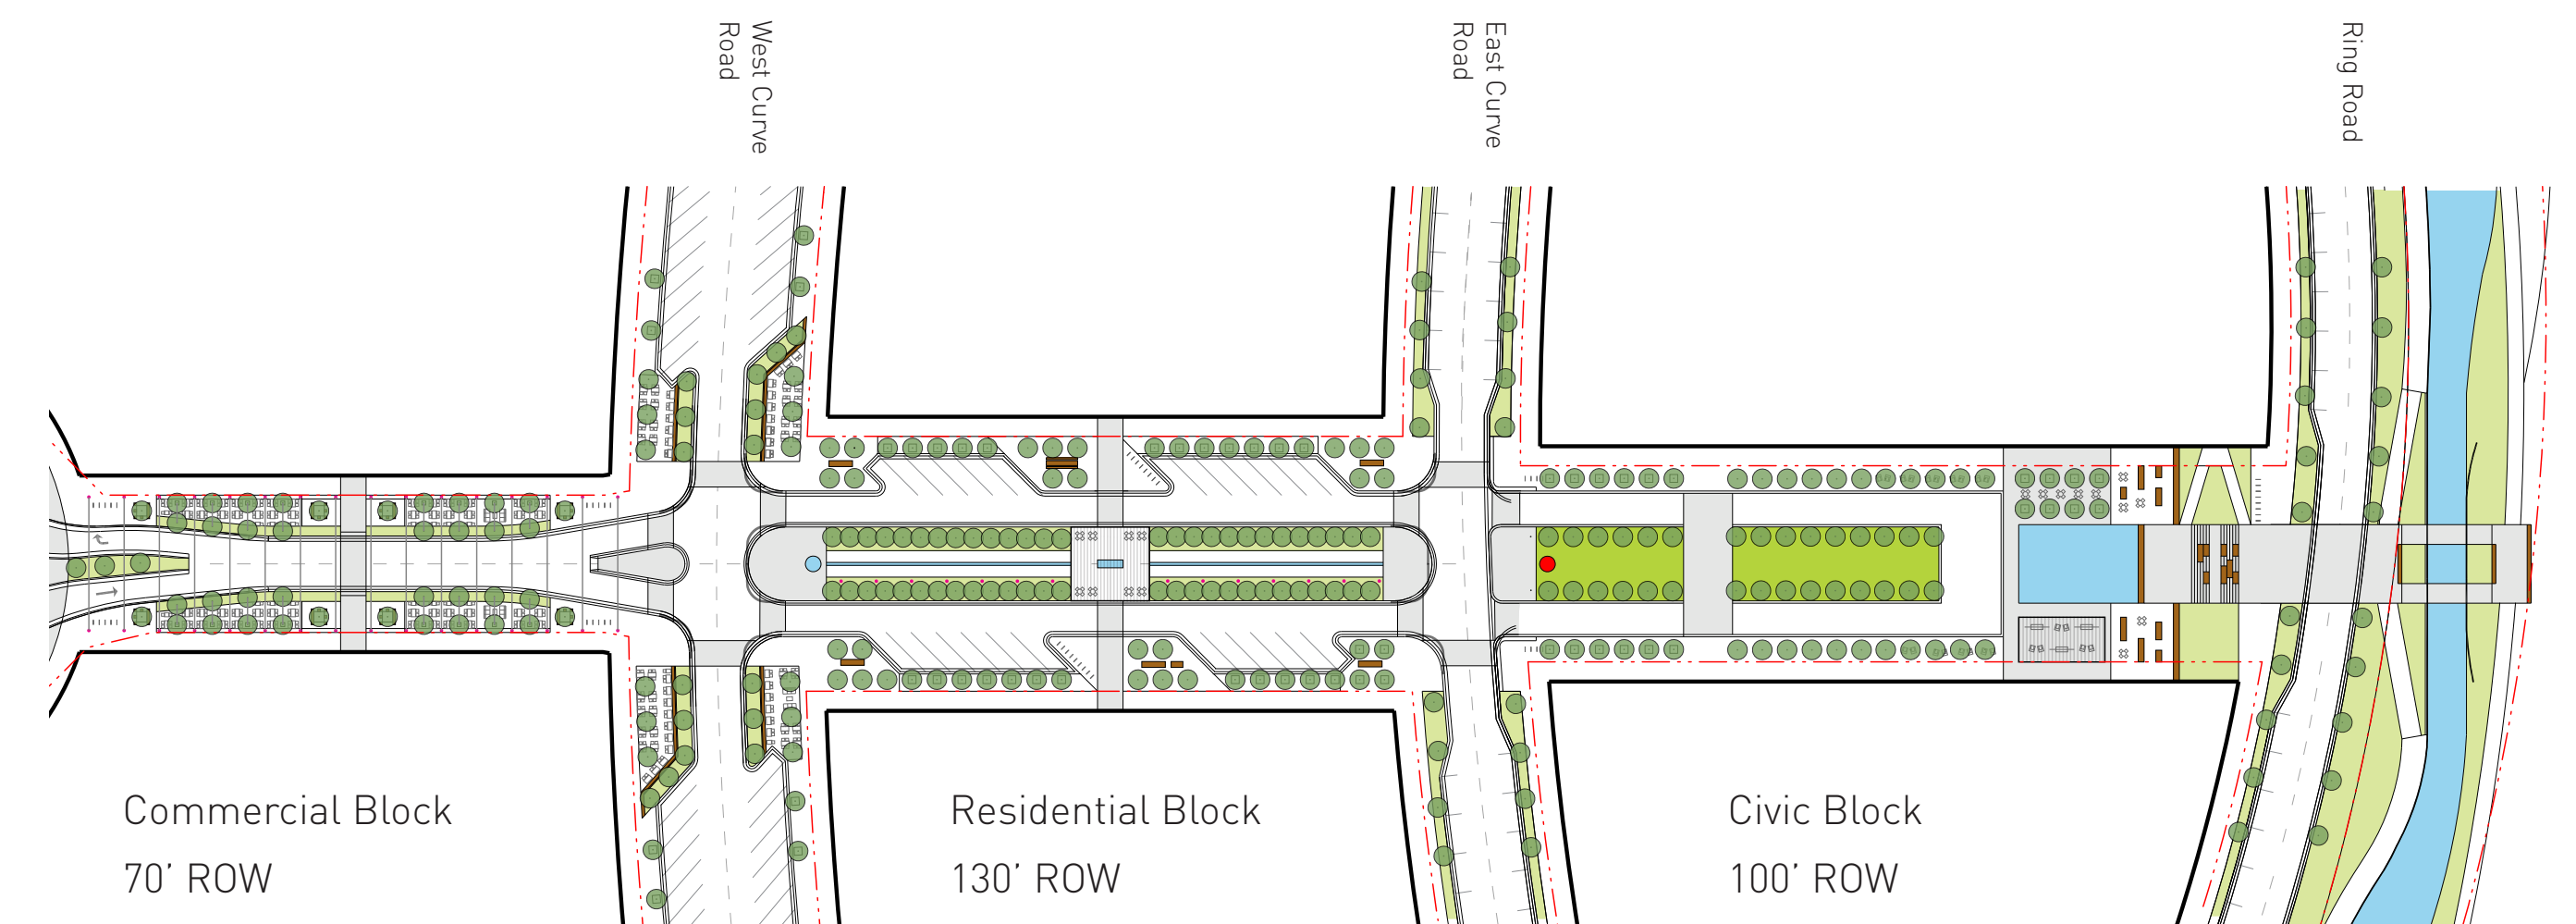

# Town Center Main Street

## CONTEXT MAP

ACTIVATE  
Social

RELAX  
Runnel

GATHER  
Piazza

CONNECT  
Bridge