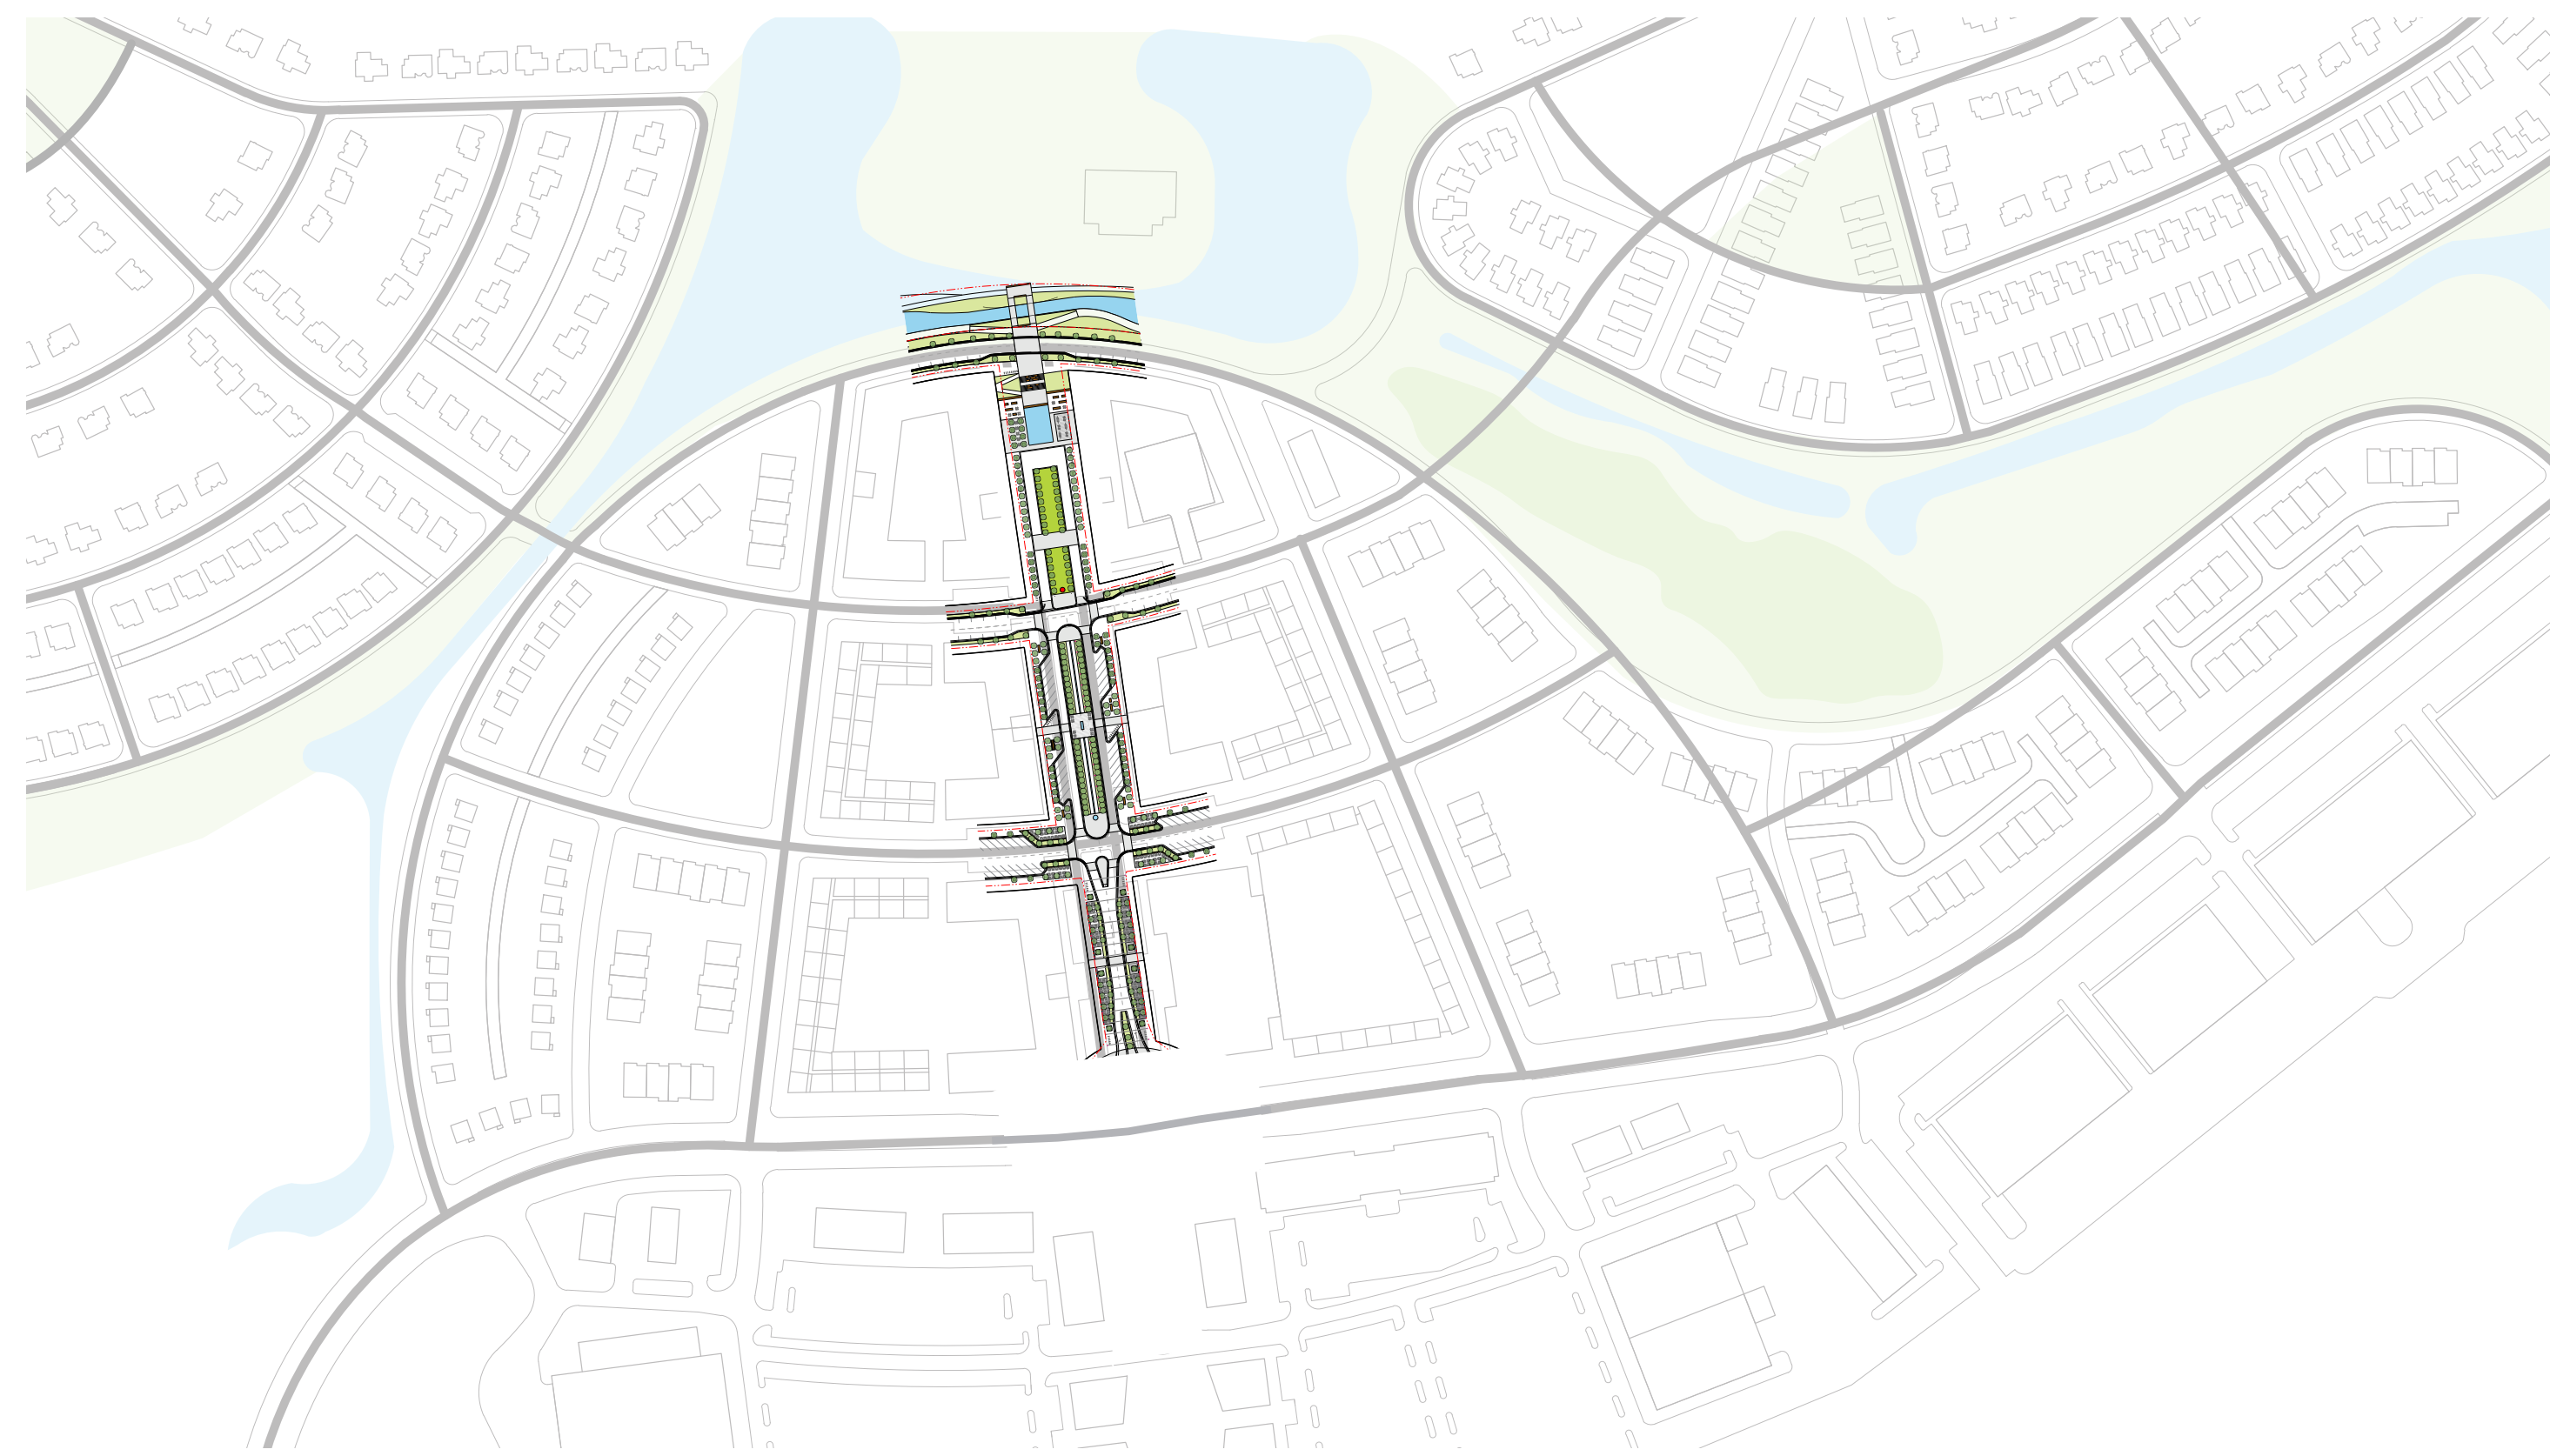

# Town Center Main Street

## CONTEXT MAP

ACTIVATE  
Social

RELAX  
Runnel

GATHER  
Piazza

CONNECT  
Bridge