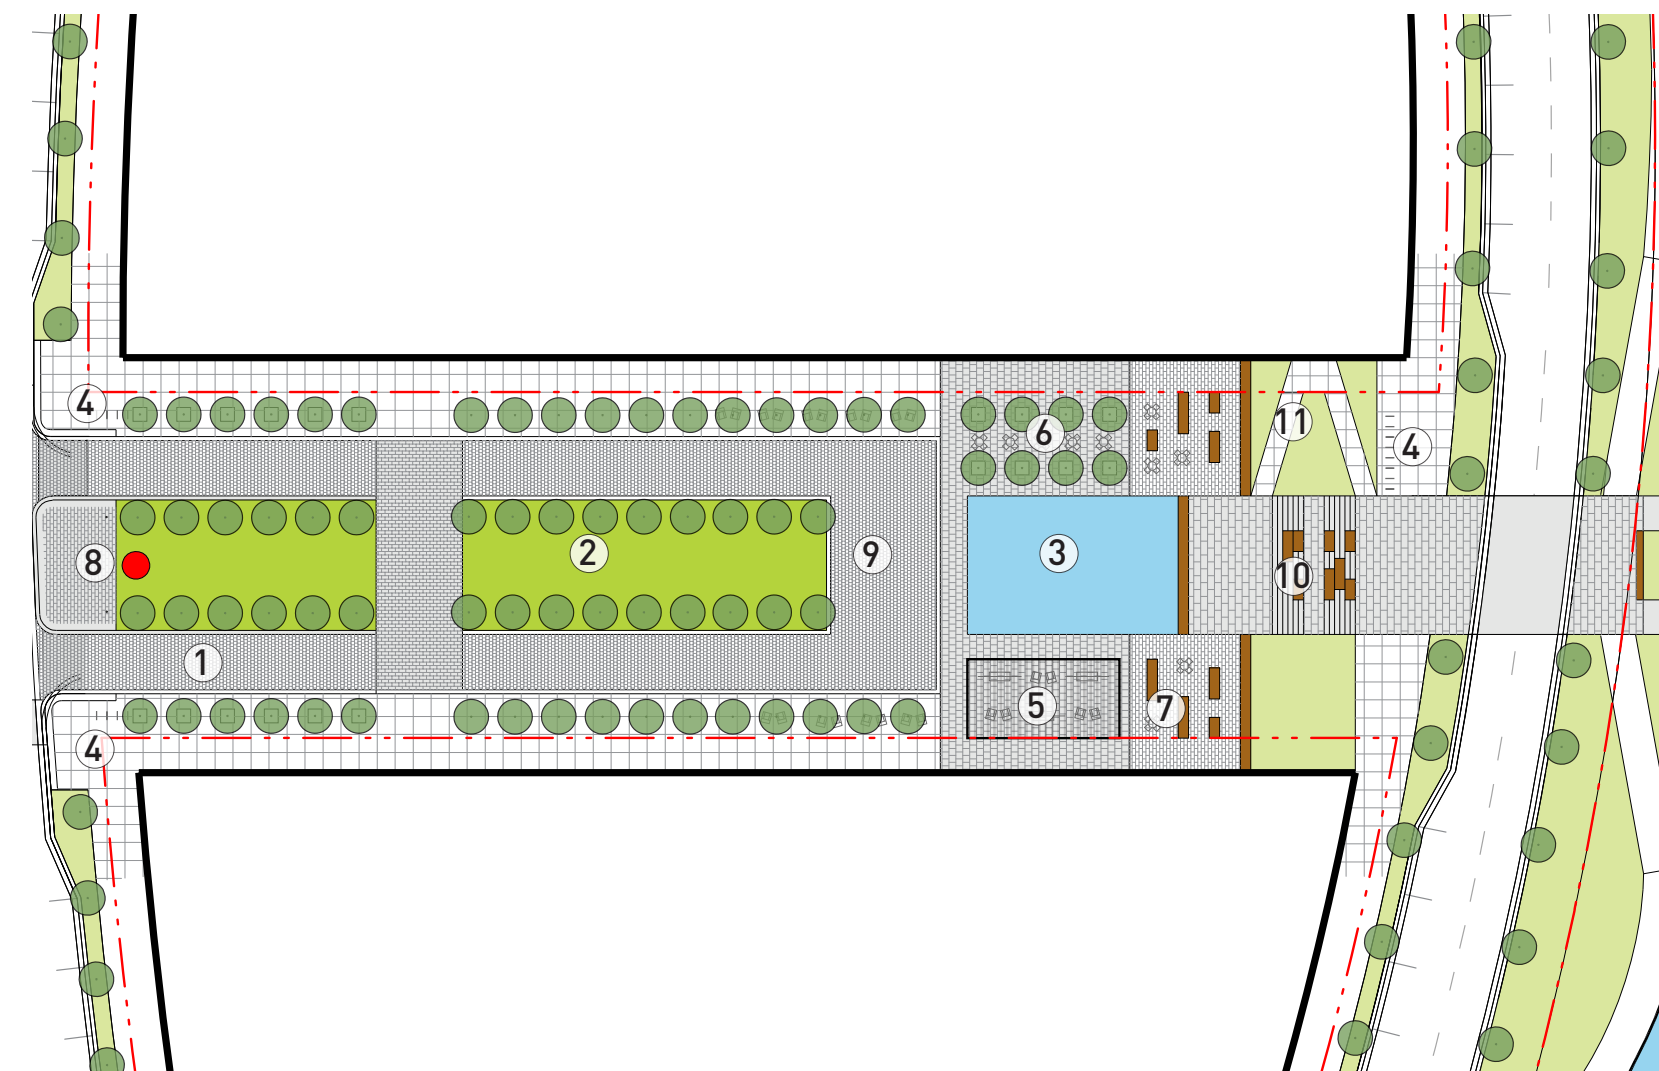

Town Center Main Street

ACTIVATE

- ① catenary lights
- ② special paving material
- ③ outdoor cafe
- ④ benches
- ⑤ bike racks

50'

RELAX

- ① bike rack
- ② special paving material
- ③ water art
- ④ water runnel
- ⑤ pergola
- ⑥ benches and desks
- ⑦ food truck parking stall
- ⑧ community dining table

50'

GATHER

- ① curbless street
- ② lawn
- ③ water feature
- ④ bike racks
- ⑤ pergola with swings
- ⑥ allee
- ⑦ benches
- ⑧ art
- ⑨ drop off plaza
- ⑩ grand stairs
- ⑪ ramp

50'

CONNECT

- ① bike racks
- ② plaza
- ③ benches
- ④ hard edge
- ⑤ soft edge
- ⑥ bridge

50'