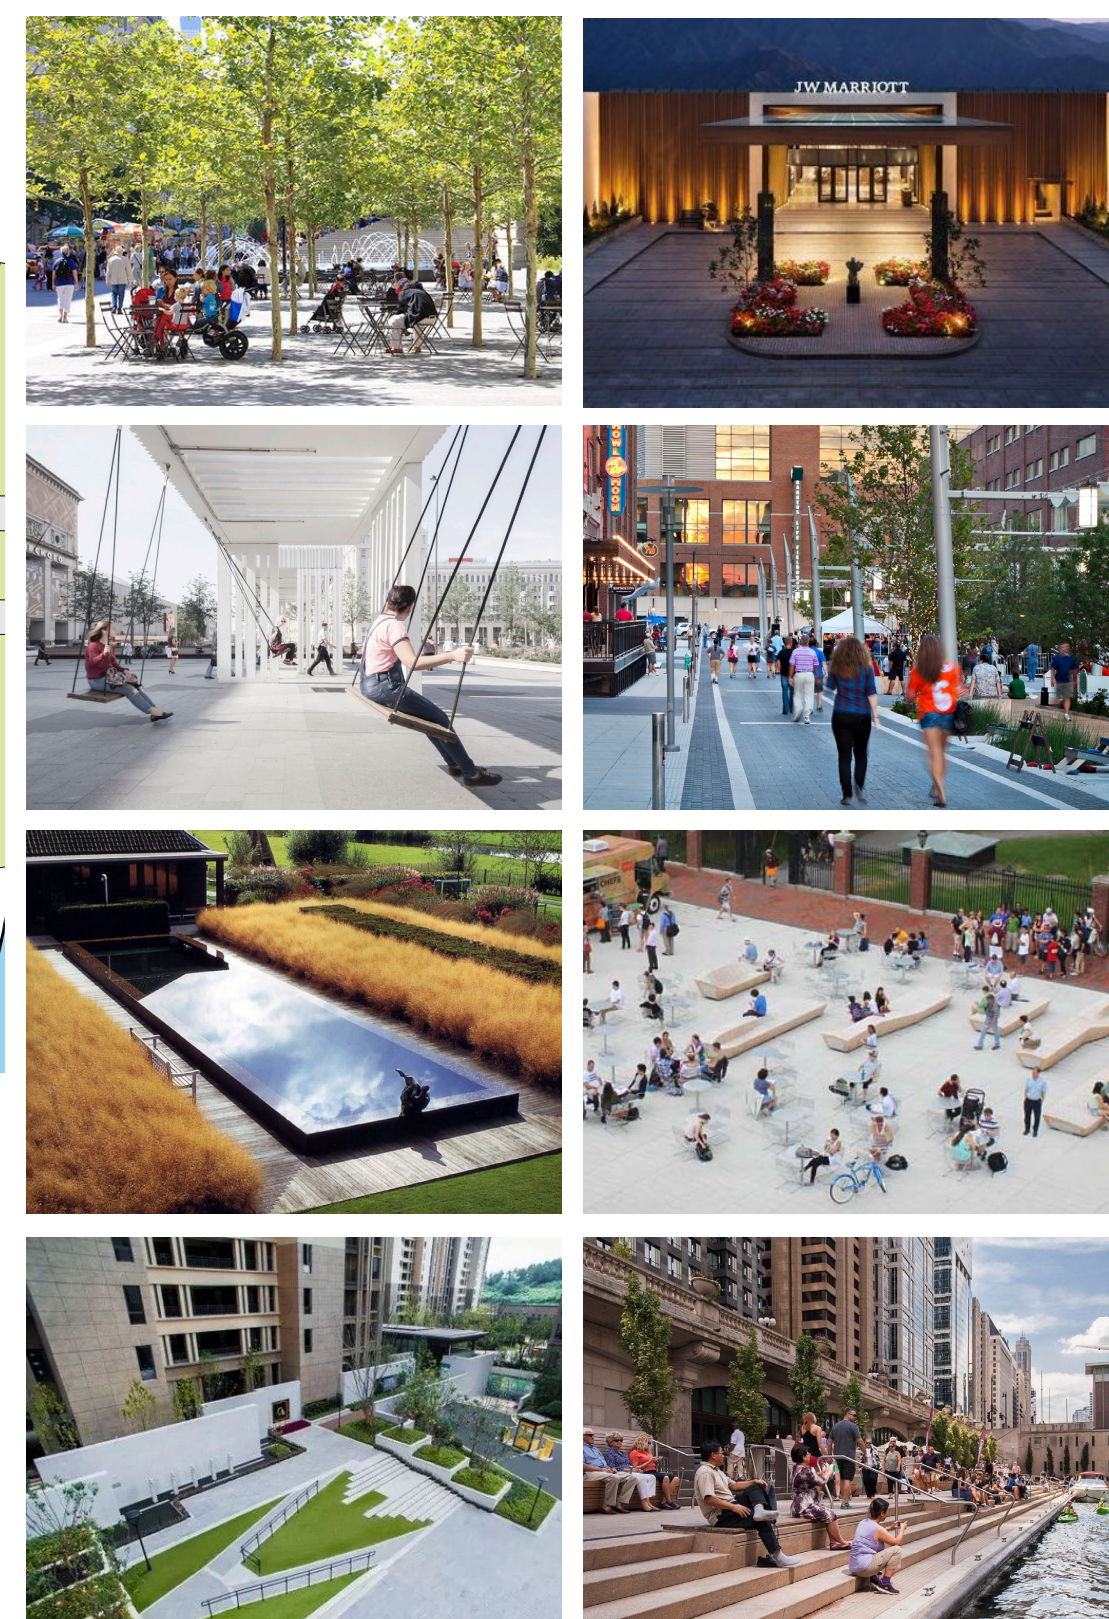

Town Center Main Street

ACTIVATE

- ① catenary lights
- ② special paving material
- ③ outdoor cafe
- ④ benches
- ⑤ bike racks

50'

RELAX

- ① bike rack
- ② special paving material
- ③ water art
- ④ water runnel
- ⑤ pergola
- ⑥ benches and desks
- ⑦ food truck parking stall
- ⑧ community dining table

50'

GATHER

- ① curbless street
- ② lawn
- ③ water feature
- ④ bike racks
- ⑤ pergola with swings
- ⑥ allee
- ⑦ benches
- ⑧ art
- ⑨ drop off plaza
- ⑩ grand stairs
- ⑪ ramp

50'

CONNECT

- ① bike racks
- ② plaza
- ③ benches
- ④ hard edge
- ⑤ soft edge
- ⑥ bridge