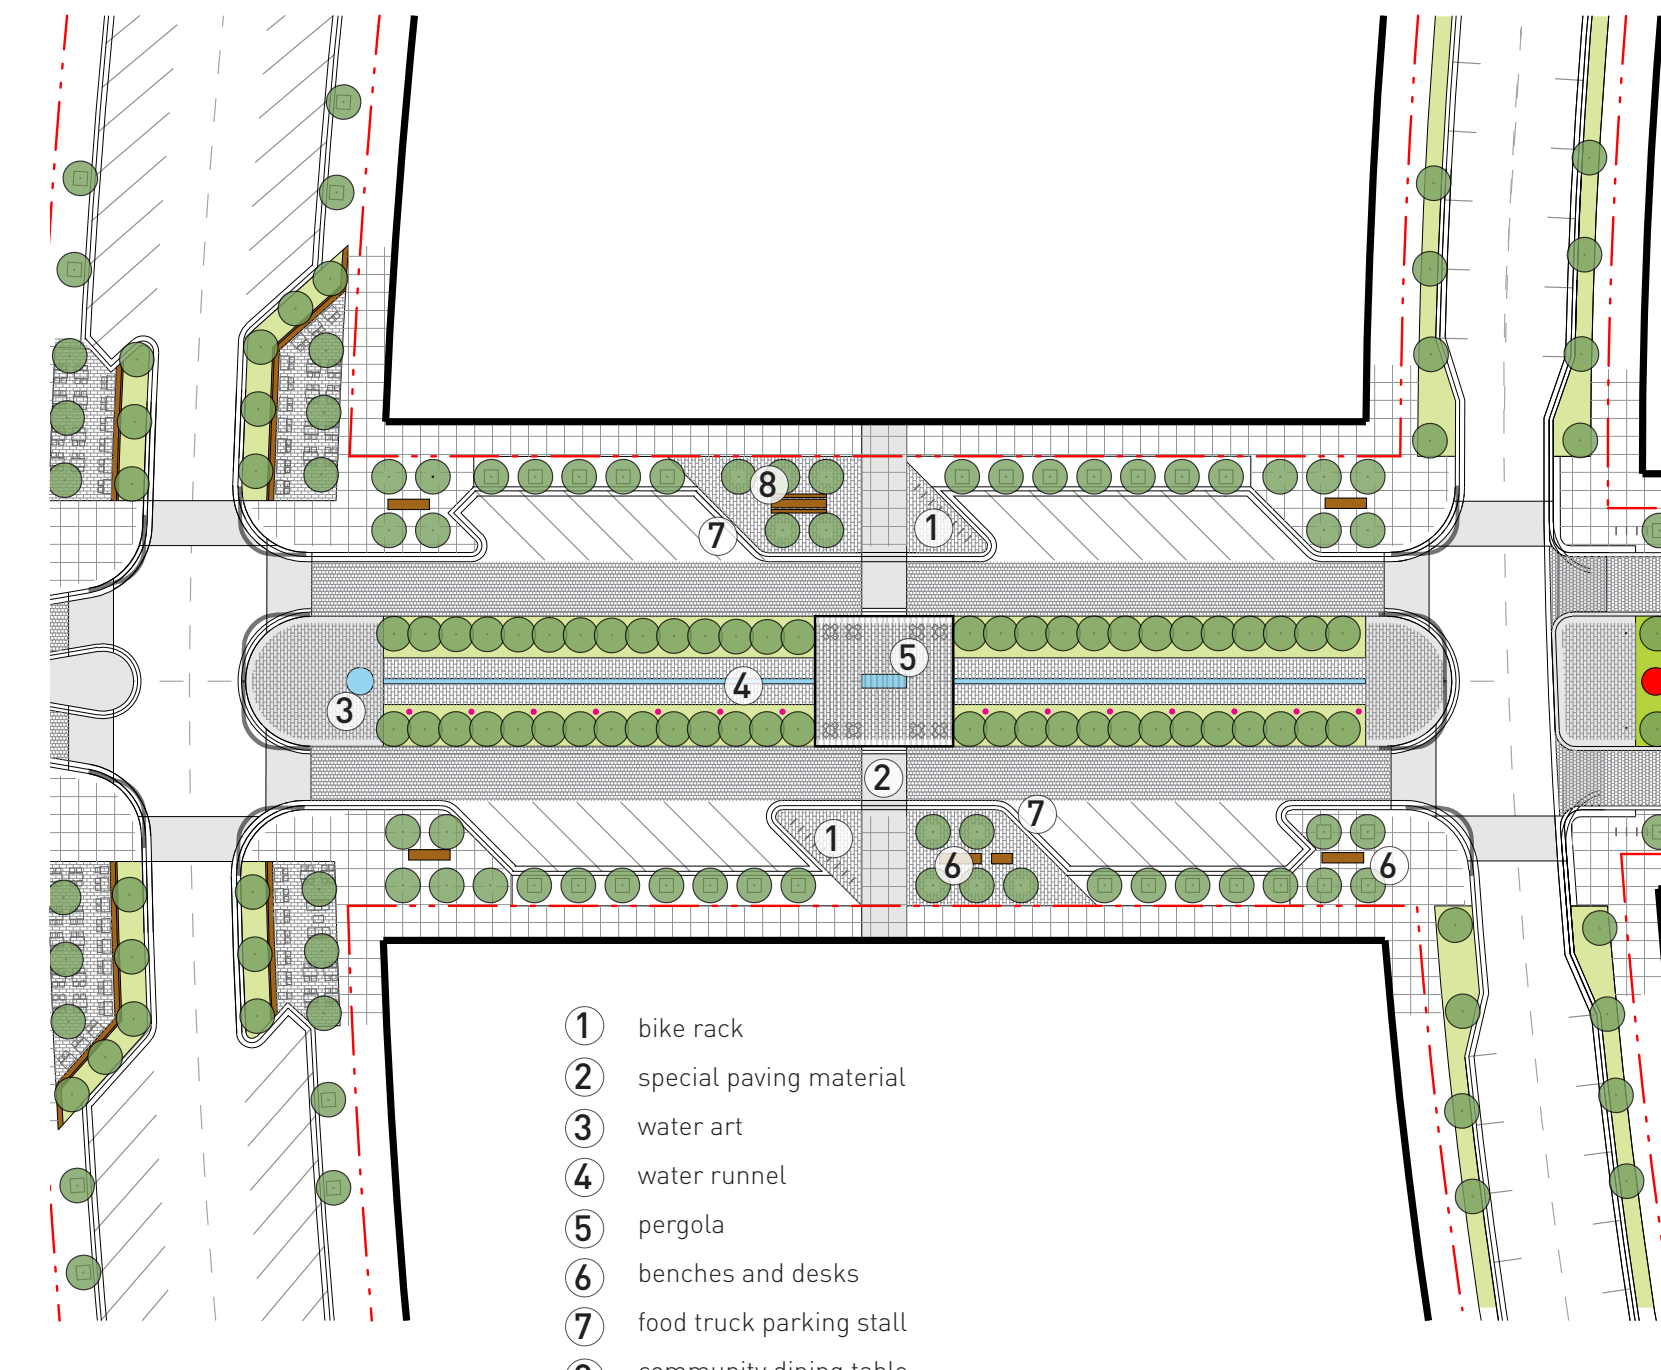

Town Center Main Street

ACTIVATE

- ① catenary lights
- ② special paving material
- ③ outdoor cafe
- ④ benches
- ⑤ bike racks

50'

RELAX

- ① bike rack
- ② special paving material
- ③ water art
- ④ water runnel
- ⑤ pergola
- ⑥ benches and desks
- ⑦ food truck parking stall
- ⑧ community dining table

50'

GATHER

- ① curbless street
- ② lawn
- ③ water feature
- ④ bike racks
- ⑤ pergola with swings
- ⑥ allee
- ⑦ benches
- ⑧ art
- ⑨ drop off plaza
- ⑩ grand stairs
- ⑪ ramp

50'

CONNECT

- ① bike racks
- ② plaza
- ③ benches
- ④ hard edge
- ⑤ soft edge
- ⑥ bridge

50'