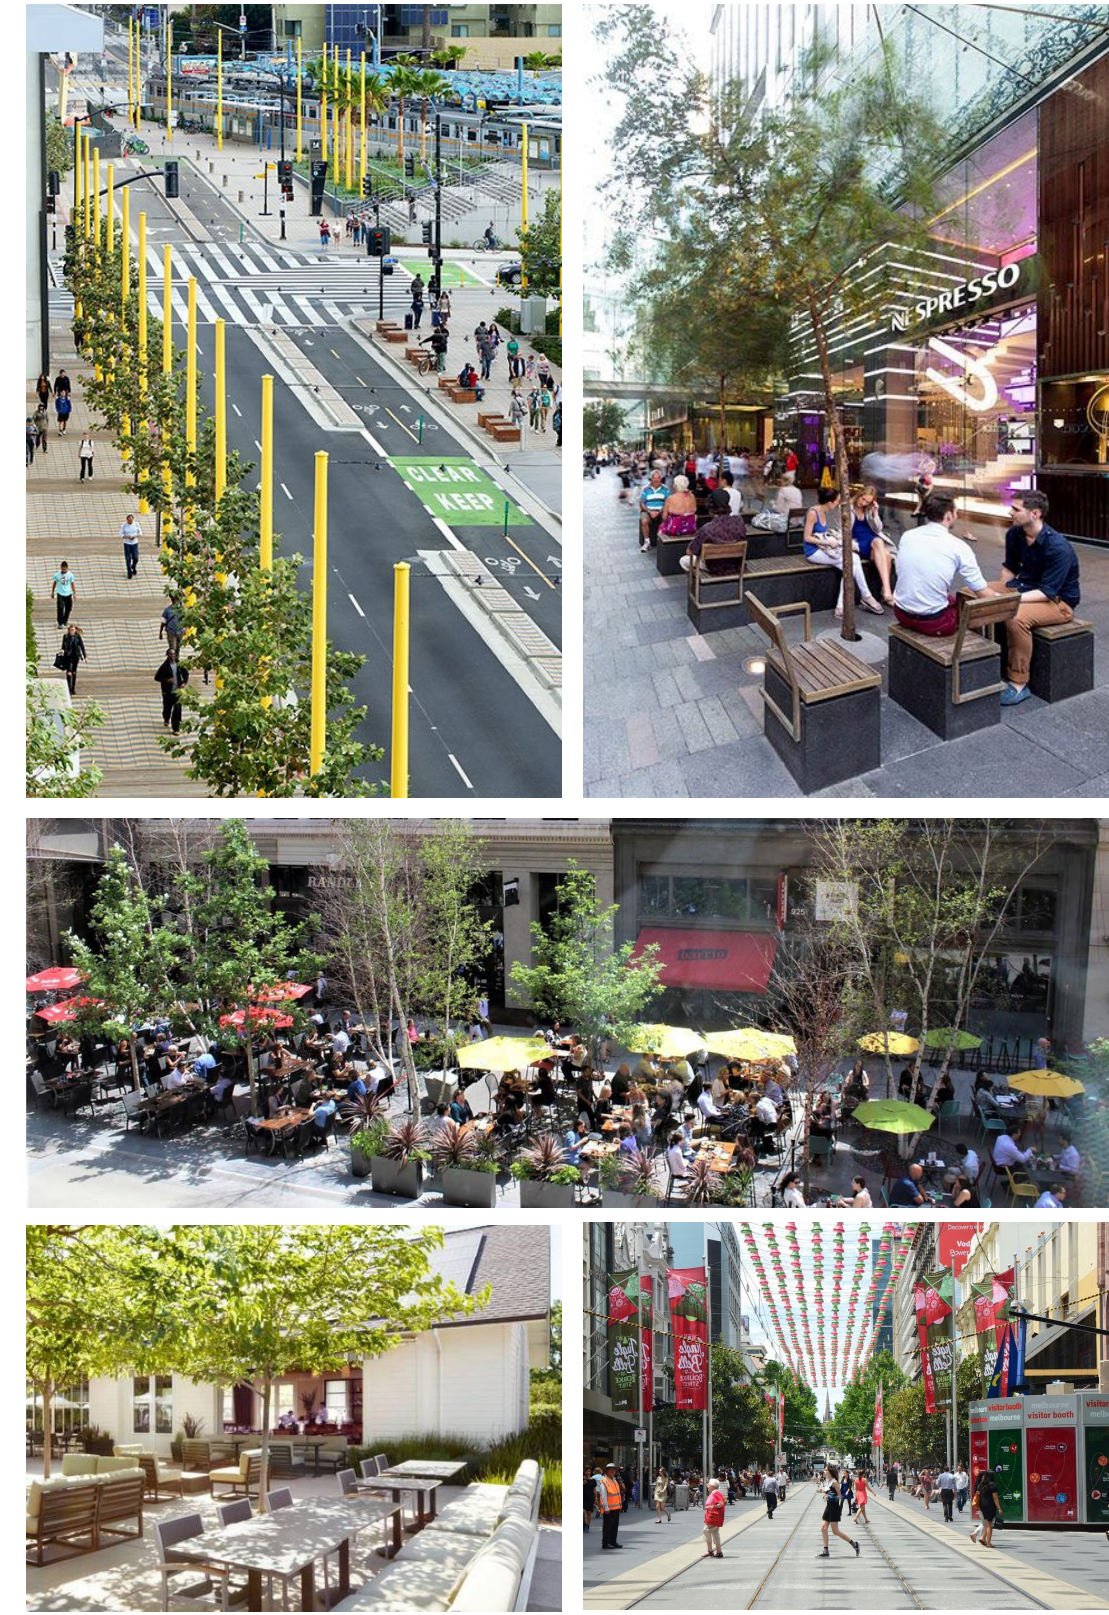

Town Center Main Street

ACTIVATE

- ① catenary lights
- ② special paving material
- ③ outdoor cafe
- ④ benches
- ⑤ bike racks

50'

RELAX

- ① bike rack
- ② special paving material
- ③ water art
- ④ water runnel
- ⑤ pergola
- ⑥ benches and desks
- ⑦ food truck parking stall
- ⑧ community dining table

50'

GATHER

- ① curbless street
- ② lawn
- ③ water feature
- ④ bike racks
- ⑤ pergola with swings
- ⑥ allee
- ⑦ benches
- ⑧ art
- ⑨ drop off plaza
- ⑩ grand stairs
- ⑪ ramp

50'

CONNECT

- ① bike racks
- ② plaza
- ③ benches
- ④ hard edge
- ⑤ soft edge
- ⑥ bridge