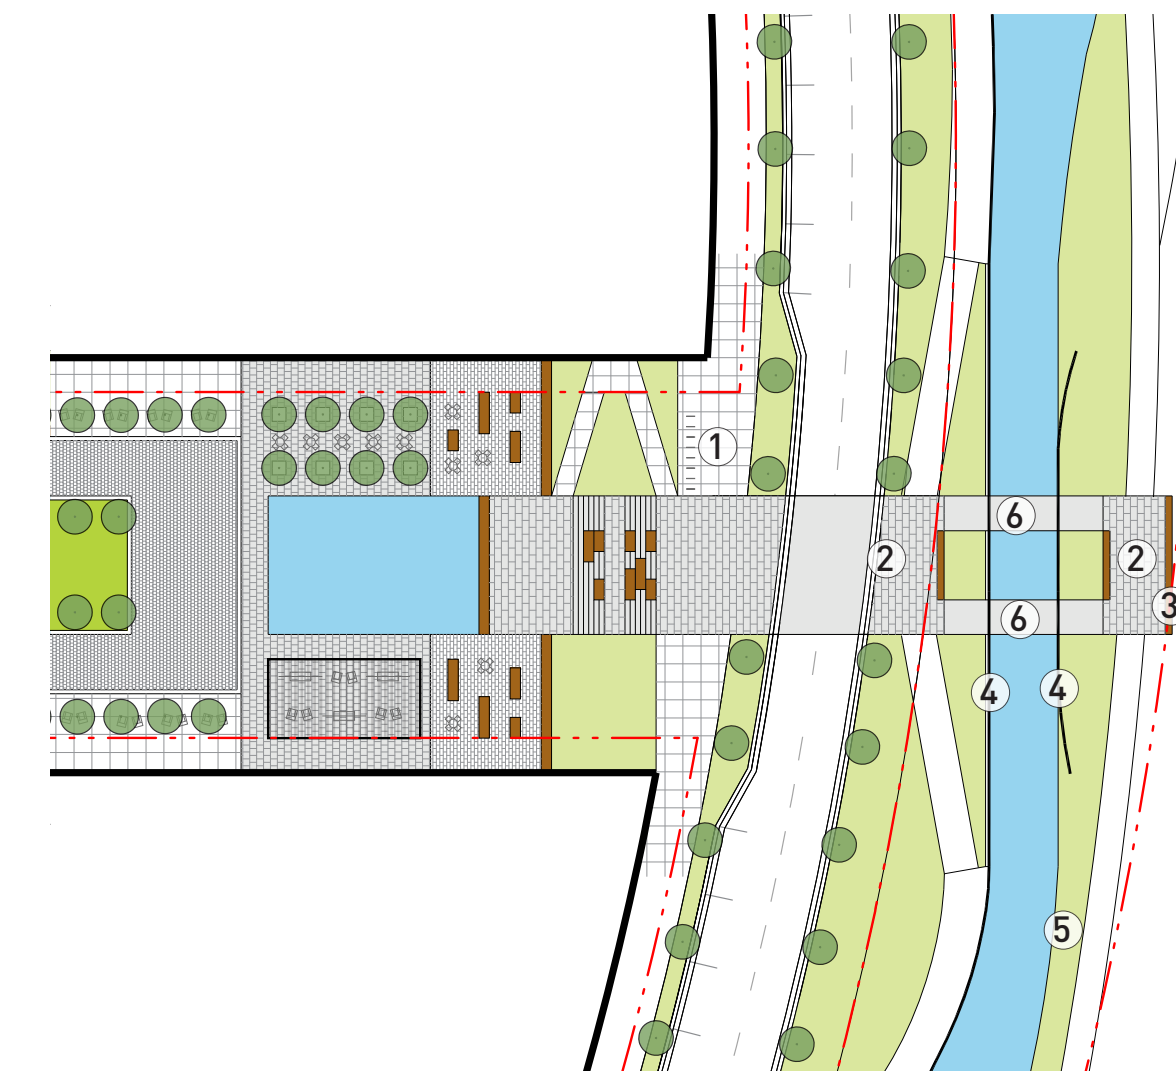

Town Center Main Street

ACTIVATE

- ① catenary lights
- ② special paving material
- ③ outdoor cafe
- ④ benches
- ⑤ bike racks

50'

RELAX

- ① bike rack
- ② special paving material
- ③ water art
- ④ water runnel
- ⑤ pergola
- ⑥ benches and desks
- ⑦ food truck parking stall
- ⑧ community dining table

50'

GATHER

- ① curbless street
- ② lawn
- ③ water feature
- ④ bike racks
- ⑤ pergola with swings
- ⑥ allee
- ⑦ benches
- ⑧ art
- ⑨ drop off plaza
- ⑩ grand stairs
- ⑪ ramp

50'

CONNECT

- ① bike racks
- ② plaza
- ③ benches
- ④ hard edge
- ⑤ soft edge
- ⑥ bridge

50'