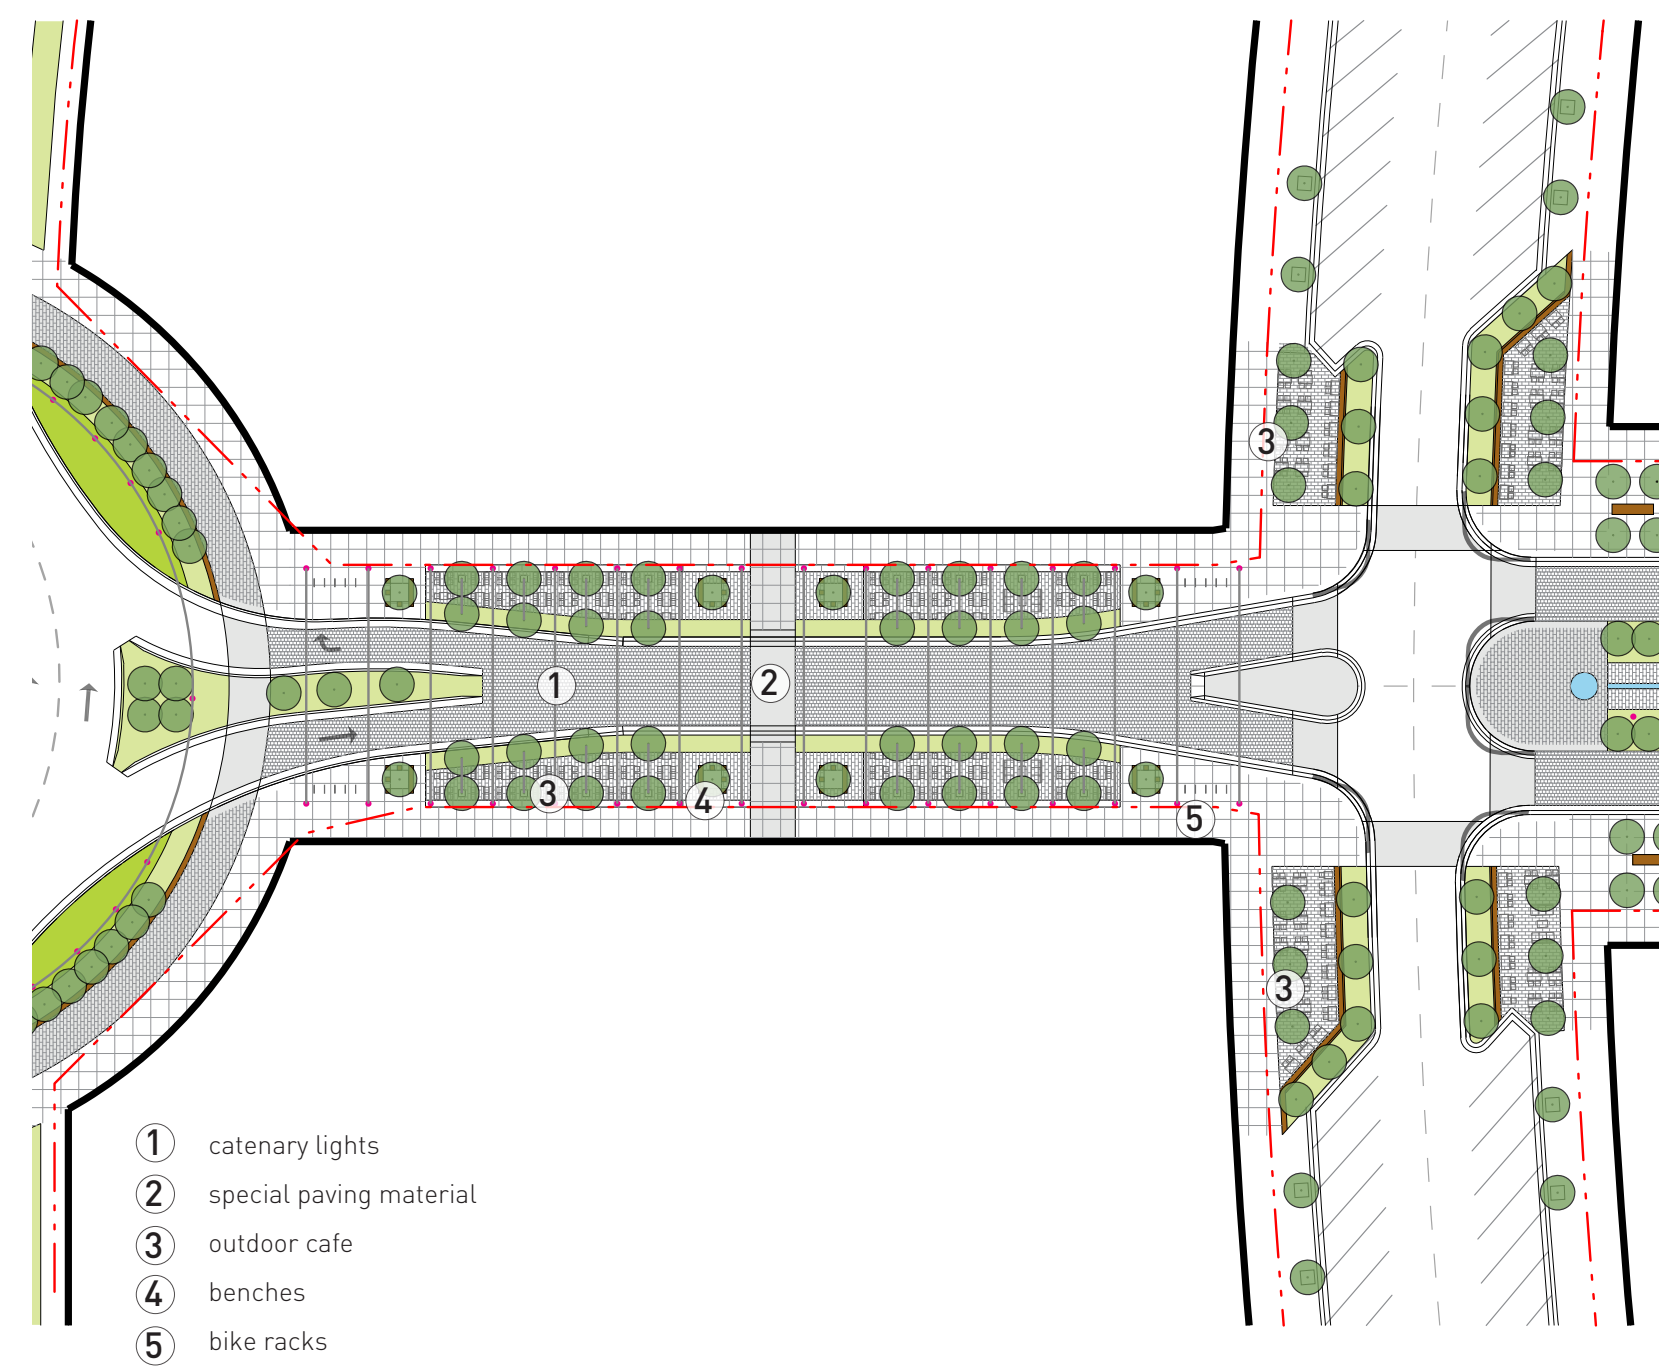

Town Center Main Street

ACTIVATE

- ① catenary lights
- ② special paving material
- ③ outdoor cafe
- ④ benches
- ⑤ bike racks

50'

RELAX

- ① bike rack
- ② special paving material
- ③ water art
- ④ water runnel
- ⑤ pergola
- ⑥ benches and desks
- ⑦ food truck parking stall
- ⑧ community dining table

50'

GATHER

- ① curbless street
- ② lawn
- ③ water feature
- ④ bike racks
- ⑤ pergola with swings
- ⑥ allee
- ⑦ benches
- ⑧ art
- ⑨ drop off plaza
- ⑩ grand stairs
- ⑪ ramp

50'

CONNECT

- ① bike racks
- ② plaza
- ③ benches
- ④ hard edge
- ⑤ soft edge
- ⑥ bridge

50'