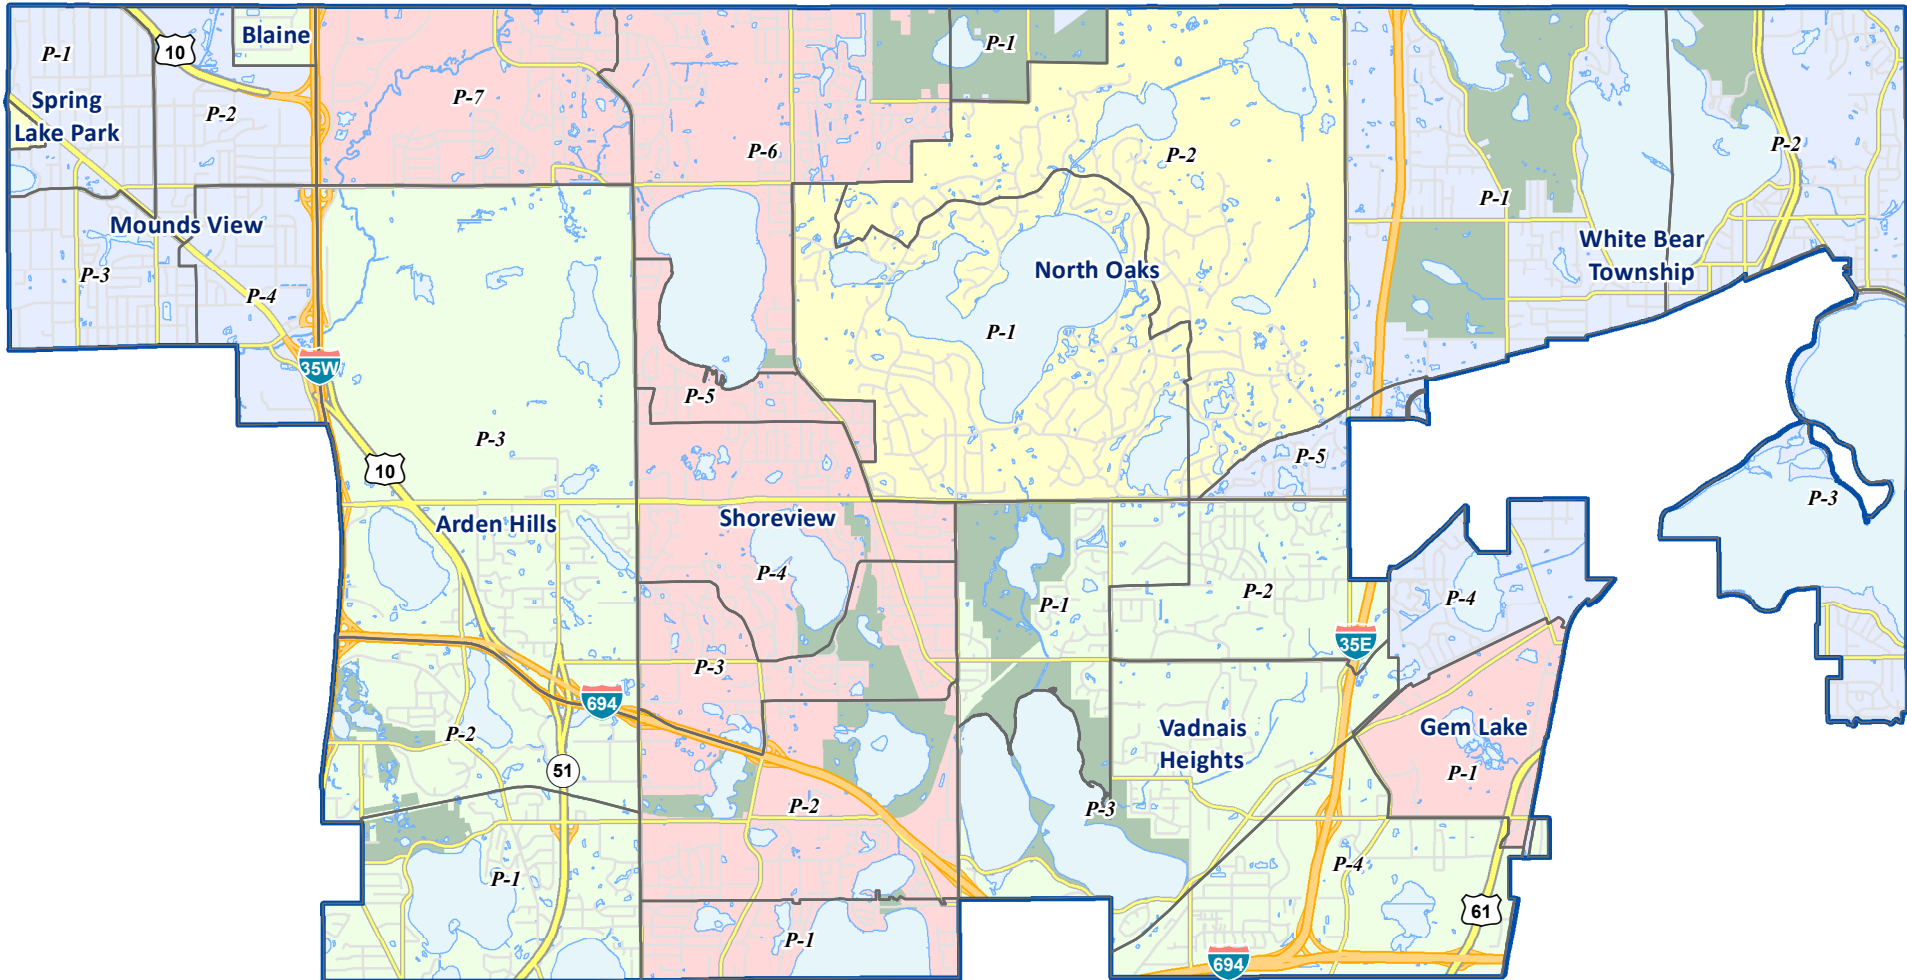

Commissioner District 1

Interstate	Commissioner District
US & MN Highway	Precincts
County Road	County/Regional Park
Ramp	
Municipal Street