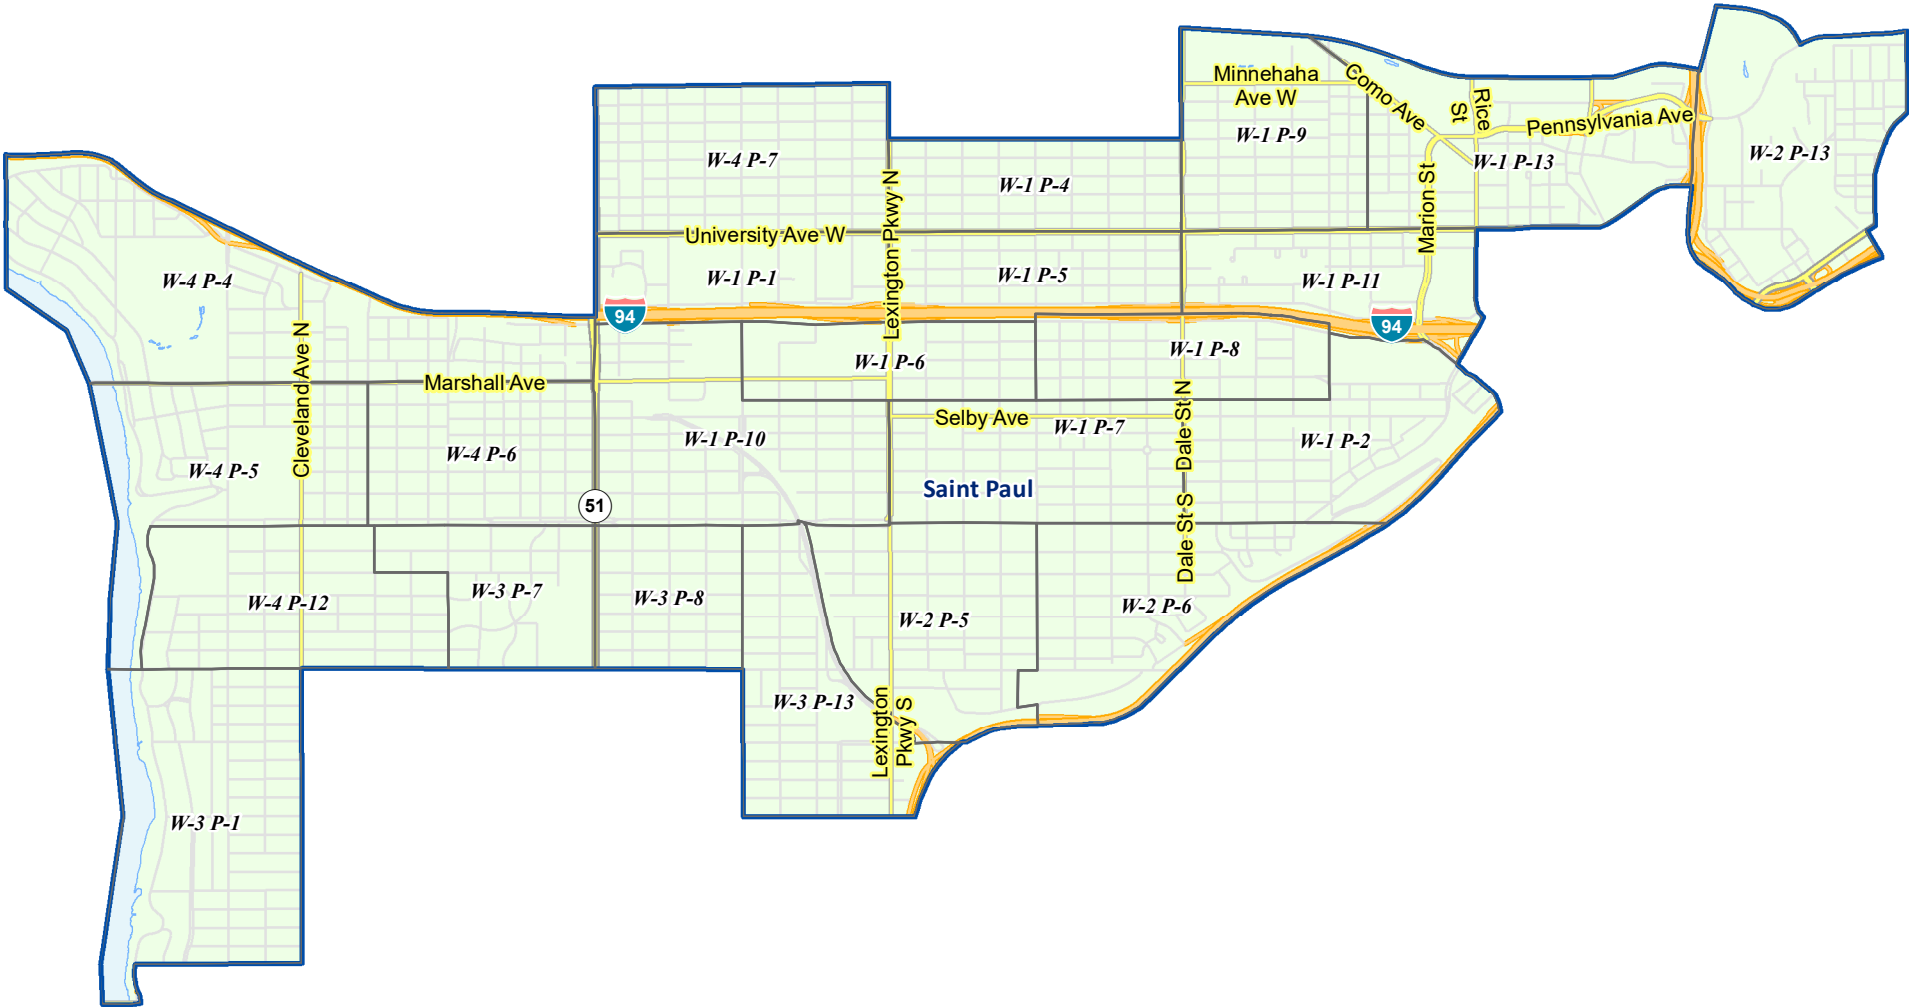

Commissioner District 4

Interstate	Commissioner District
US & MN Highway	Precincts
County Road	County/Regional Park
Ramp	
Municipal Street	

N