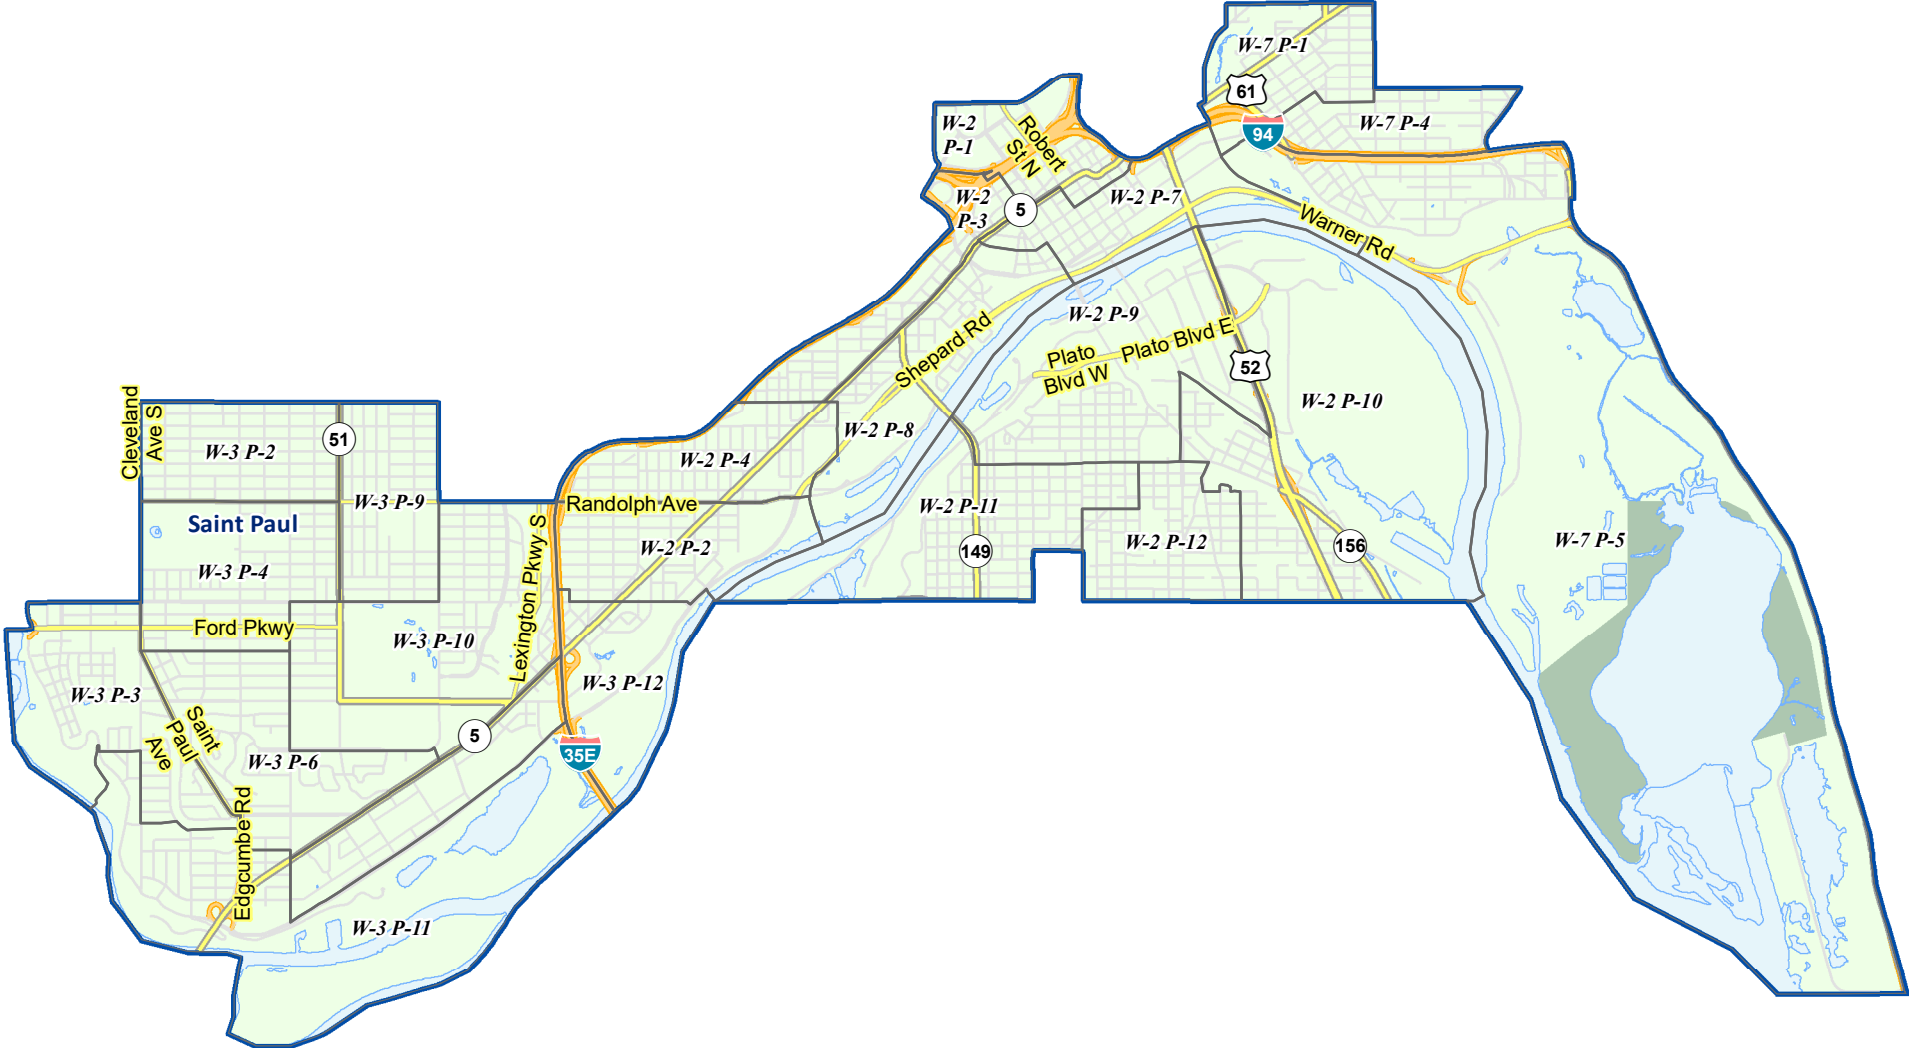

Commissioner District 5

Interstate	Commissioner District
US & MN Highway	Precincts
County Road	County/Regional Park
Ramp	
Municipal Street	

N