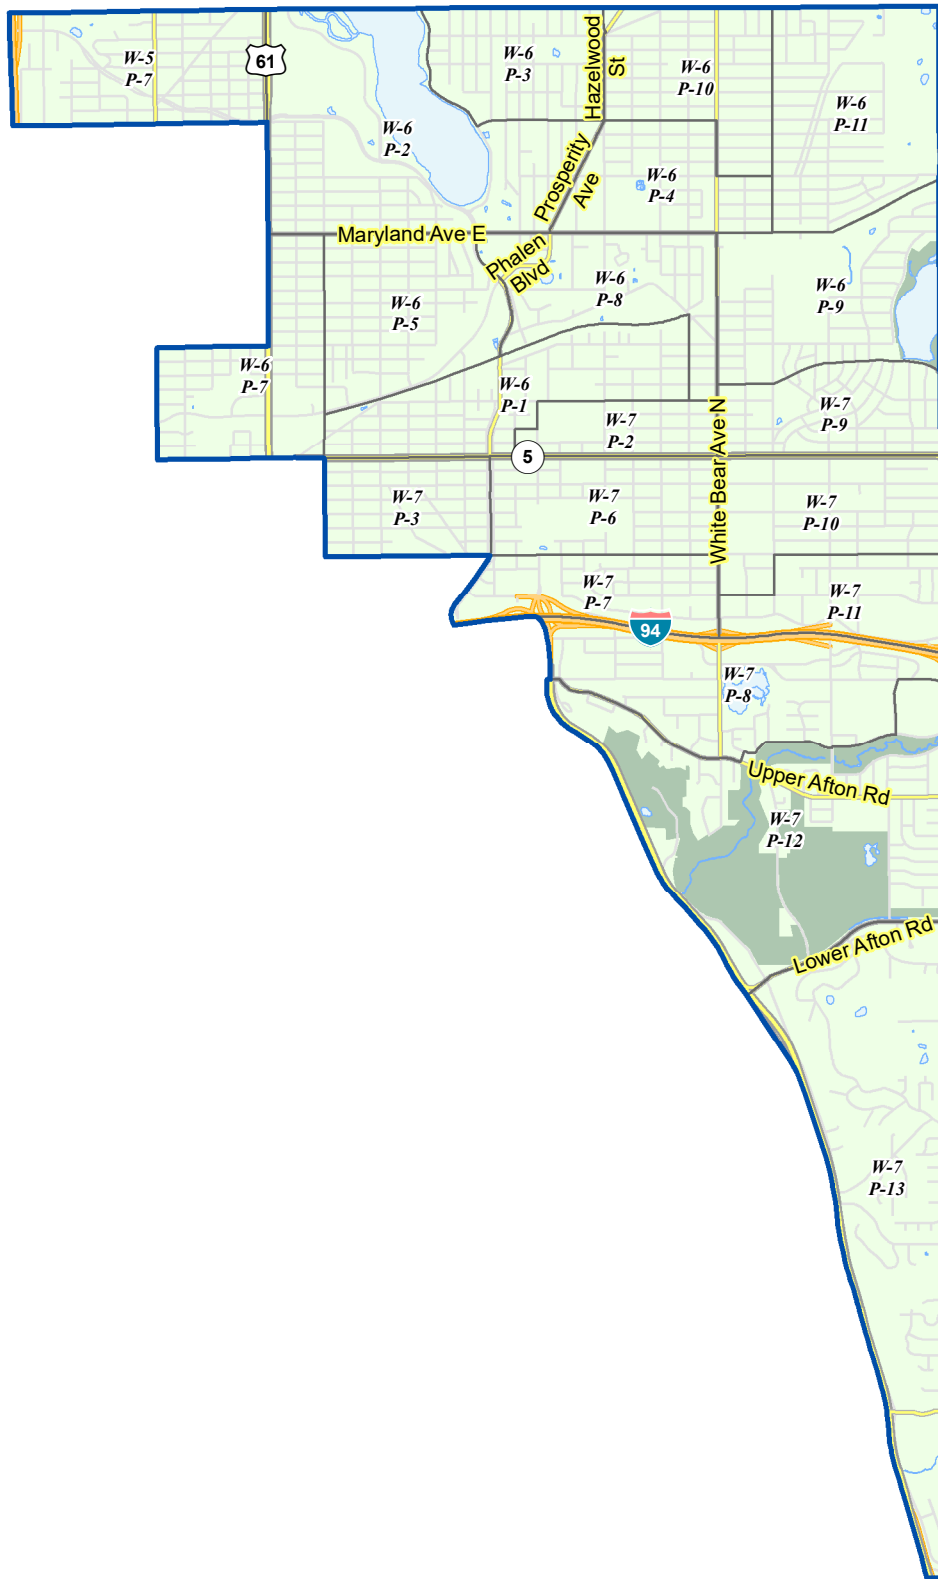

Commissioner District 6

Interstate	Commissioner District
US & MN Highway	Precincts
County Road	County/Regional Park
Ramp	
Municipal Street