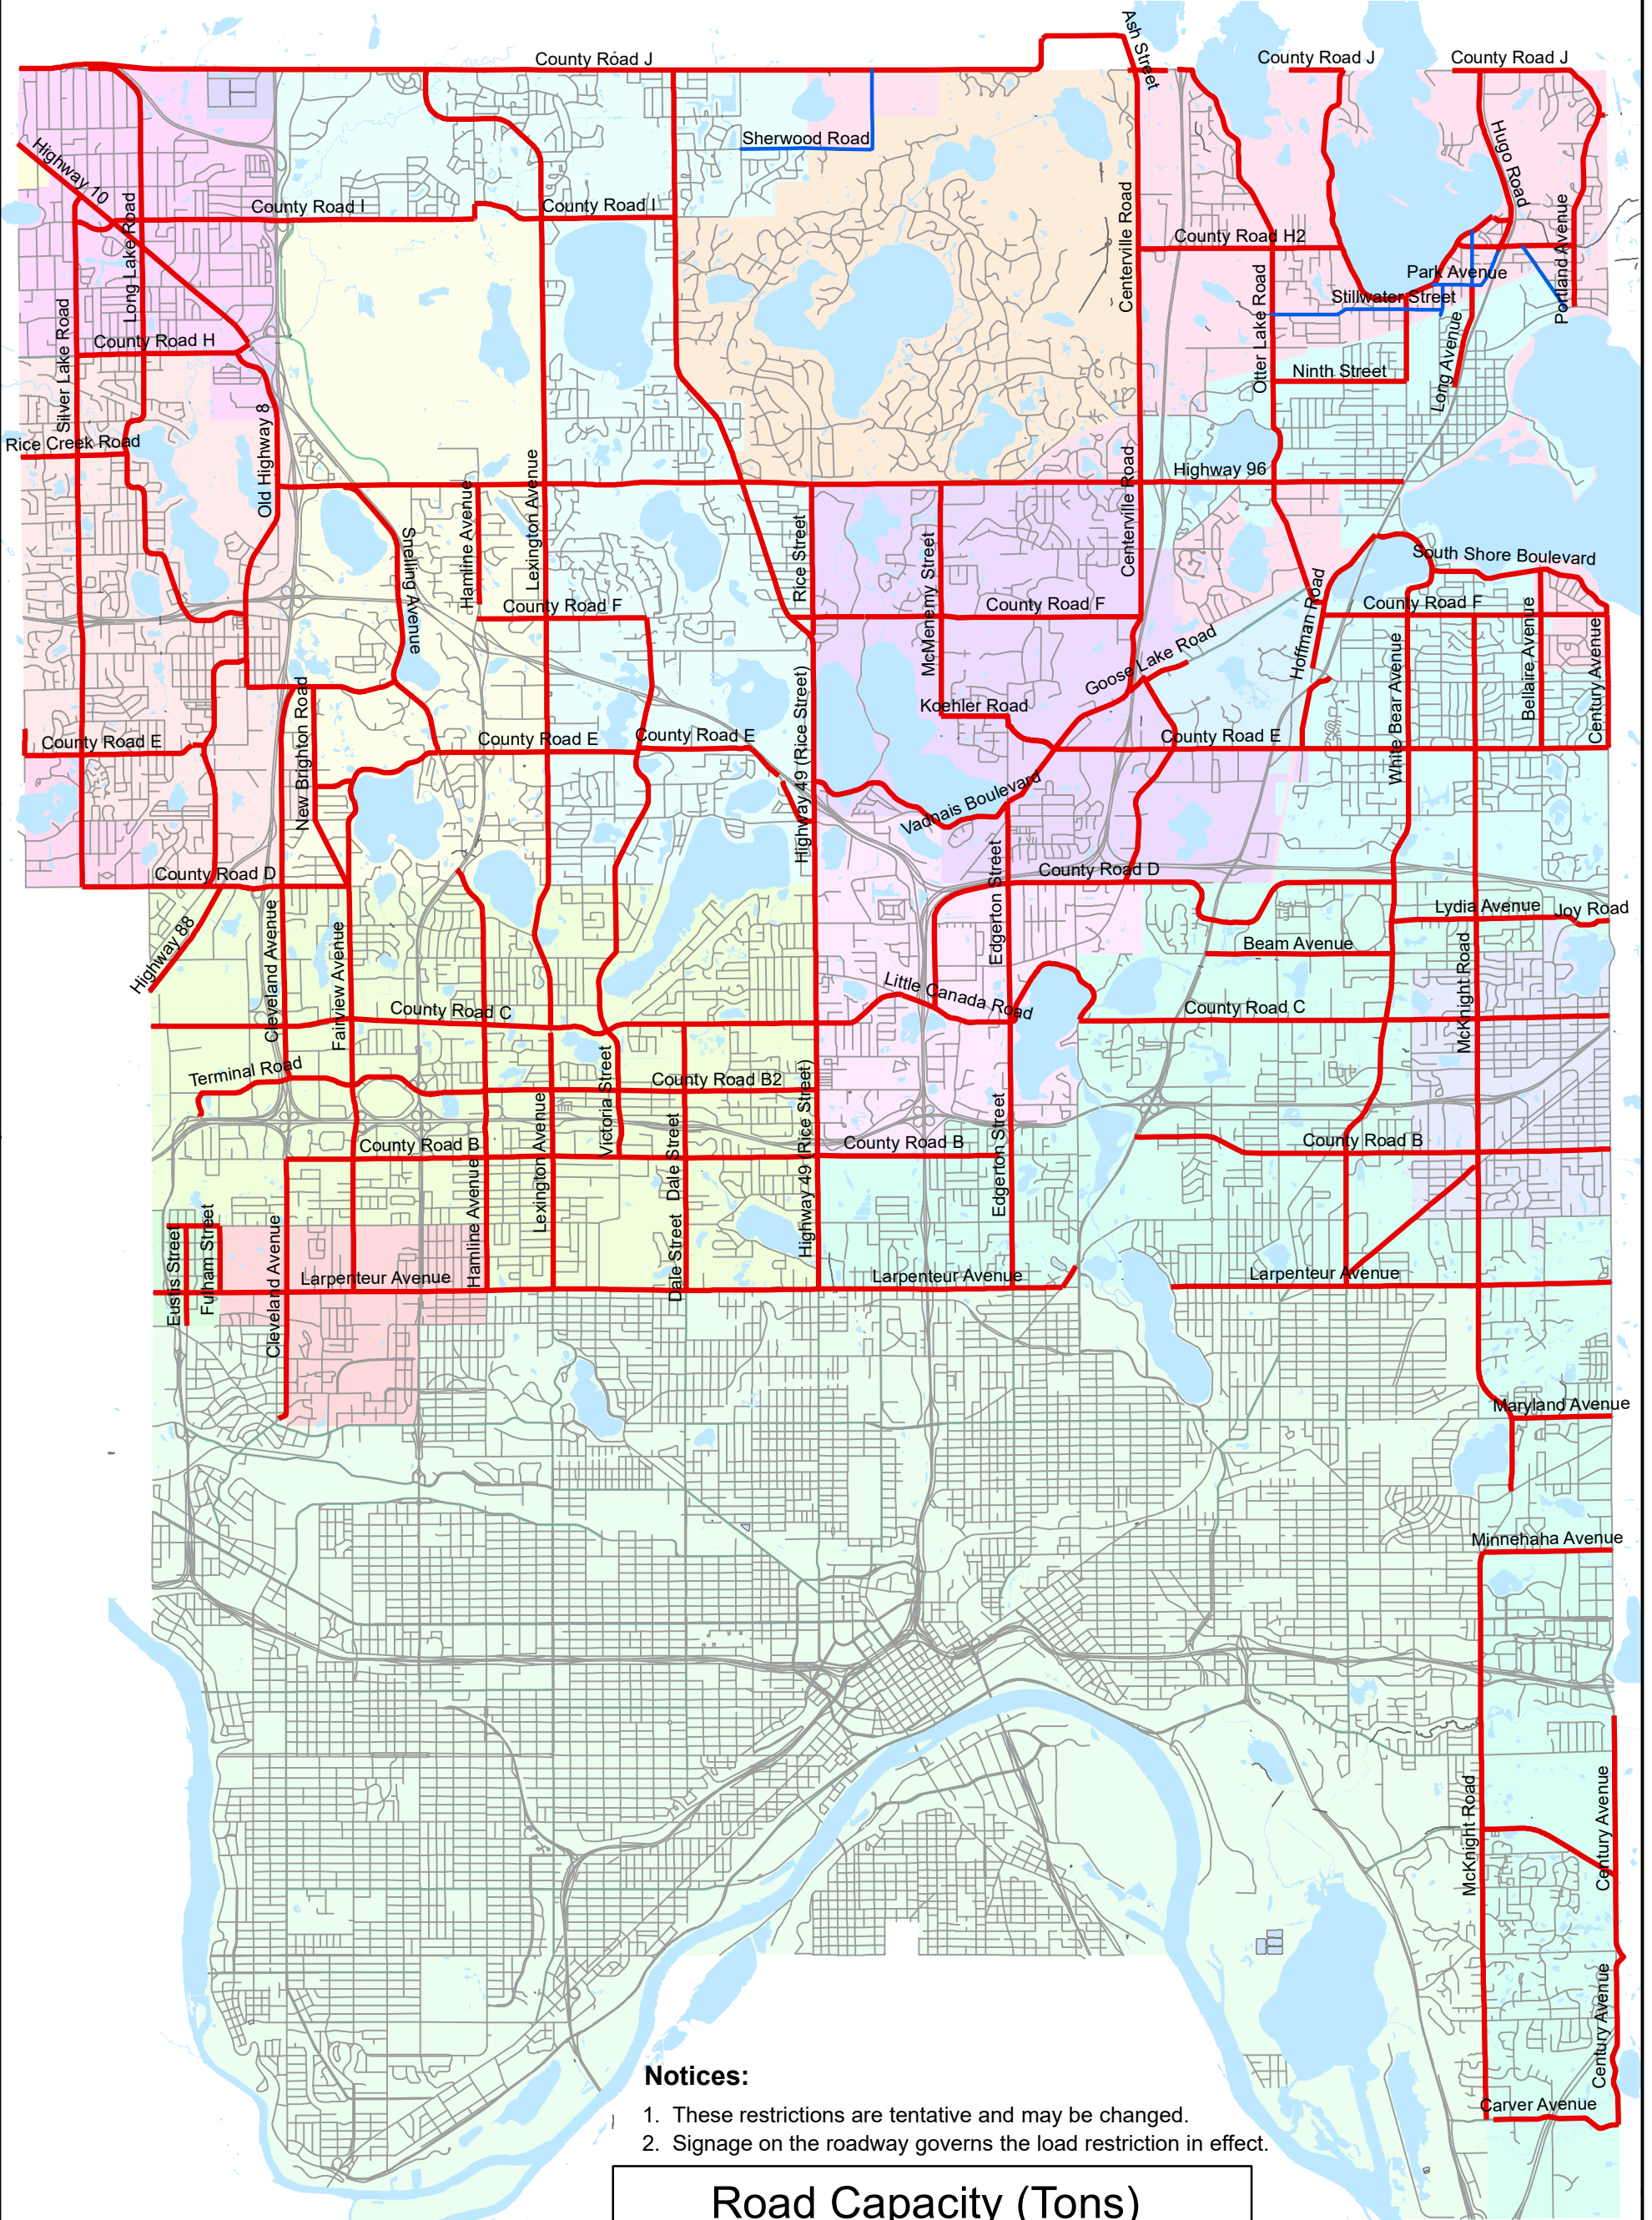

Ramsey County Road Load Limits

Notices:

- 1. These restrictions are tentative and may be changed.
- 2. Signage on the roadway governs the load restriction in effect.

Road Capacity (Tons)

- 7 Ton Road
- 10 Ton Road

Produced March 4, 2024 By Ramsey County Public Works GIS