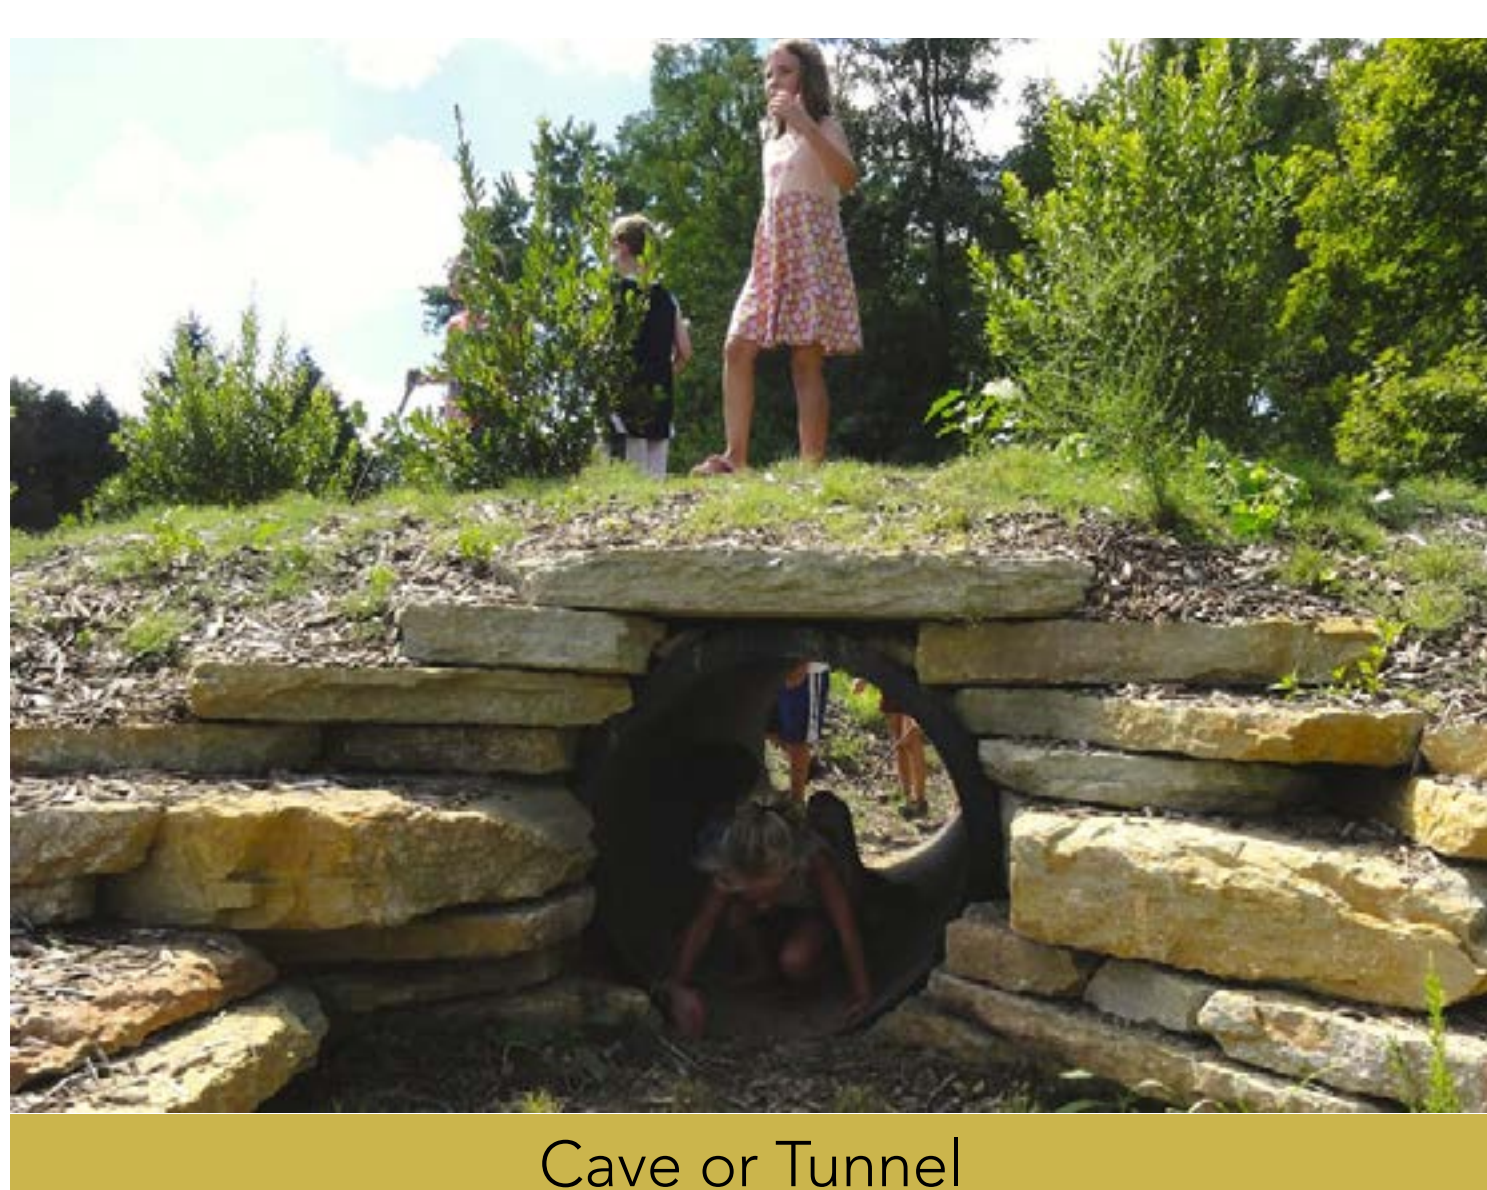

Log Water Feature

Water Stream Discovery

Natural Log Seats/Retaining

Childrens Zip Line

Natural Barriers Protect Existing Trees

Fort Building

Nature Play - Embankment Slide

Cave or Tunnel

Standard Play & Poured Surface

Nature Play - Water Stream

Vertical Log Use

Natural Elements for walls & seating