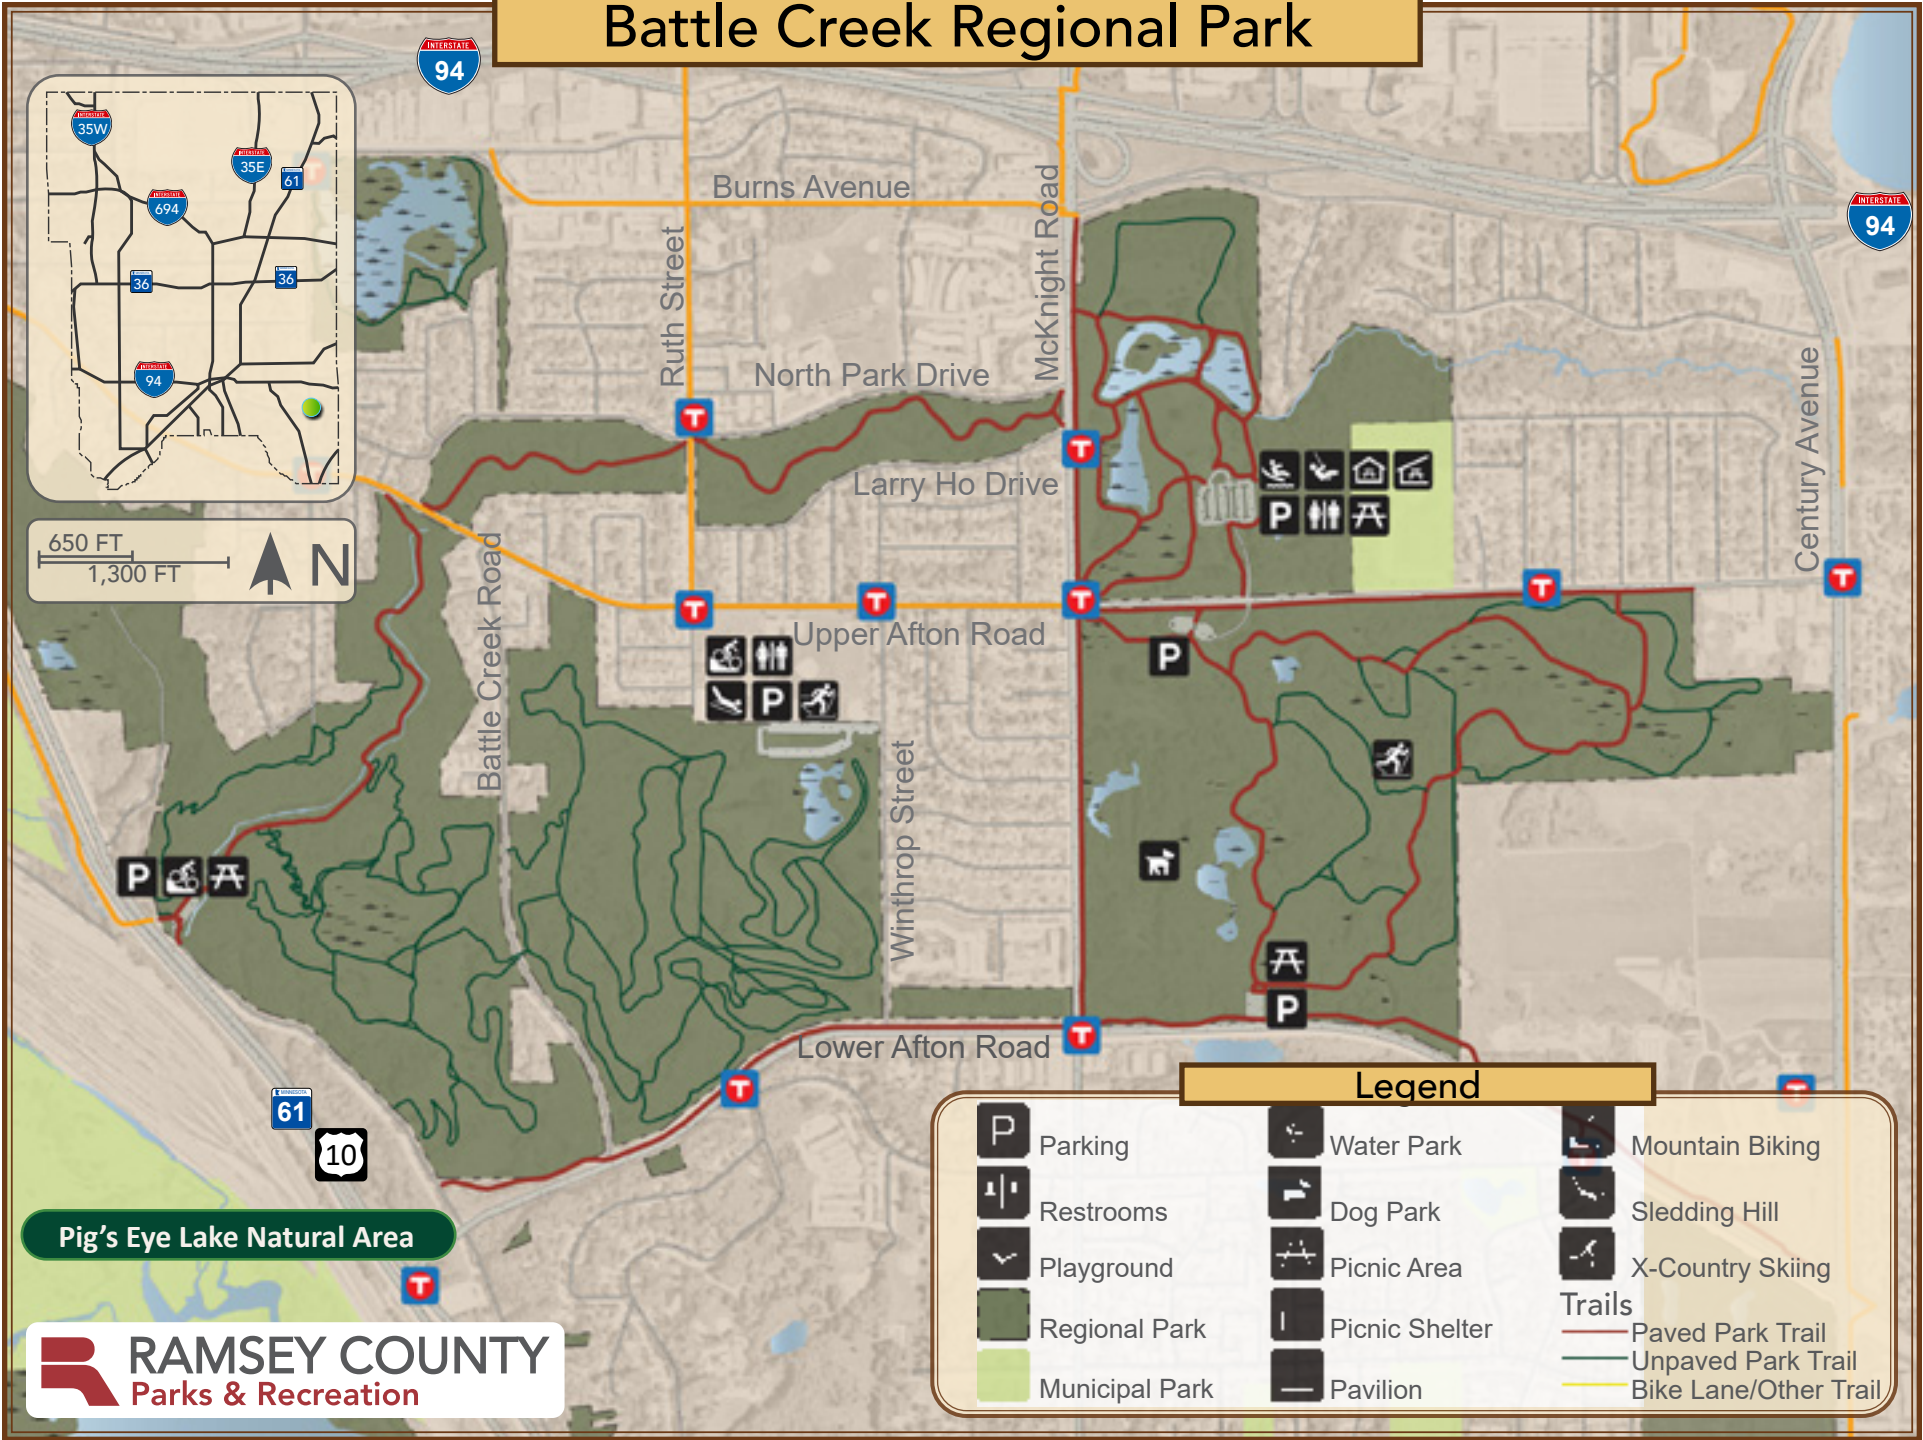

# Battle Creek Regional Park

## Legend

- |                |                |                       |
|----------------|----------------|-----------------------|
| Parking        | Water Park     | Mountain Biking       |
| Restrooms      | Dog Park       | Sledding Hill         |
| Playground     | Picnic Area    | X-Country Skiing      |
| Regional Park  | Picnic Shelter | <b>Trails</b>         |
| Municipal Park | Pavilion       | Paved Park Trail      |
|                |                | Unpaved Park Trail    |
|                |                | Bike Lane/Other Trail |

Pig's Eye Lake Natural Area