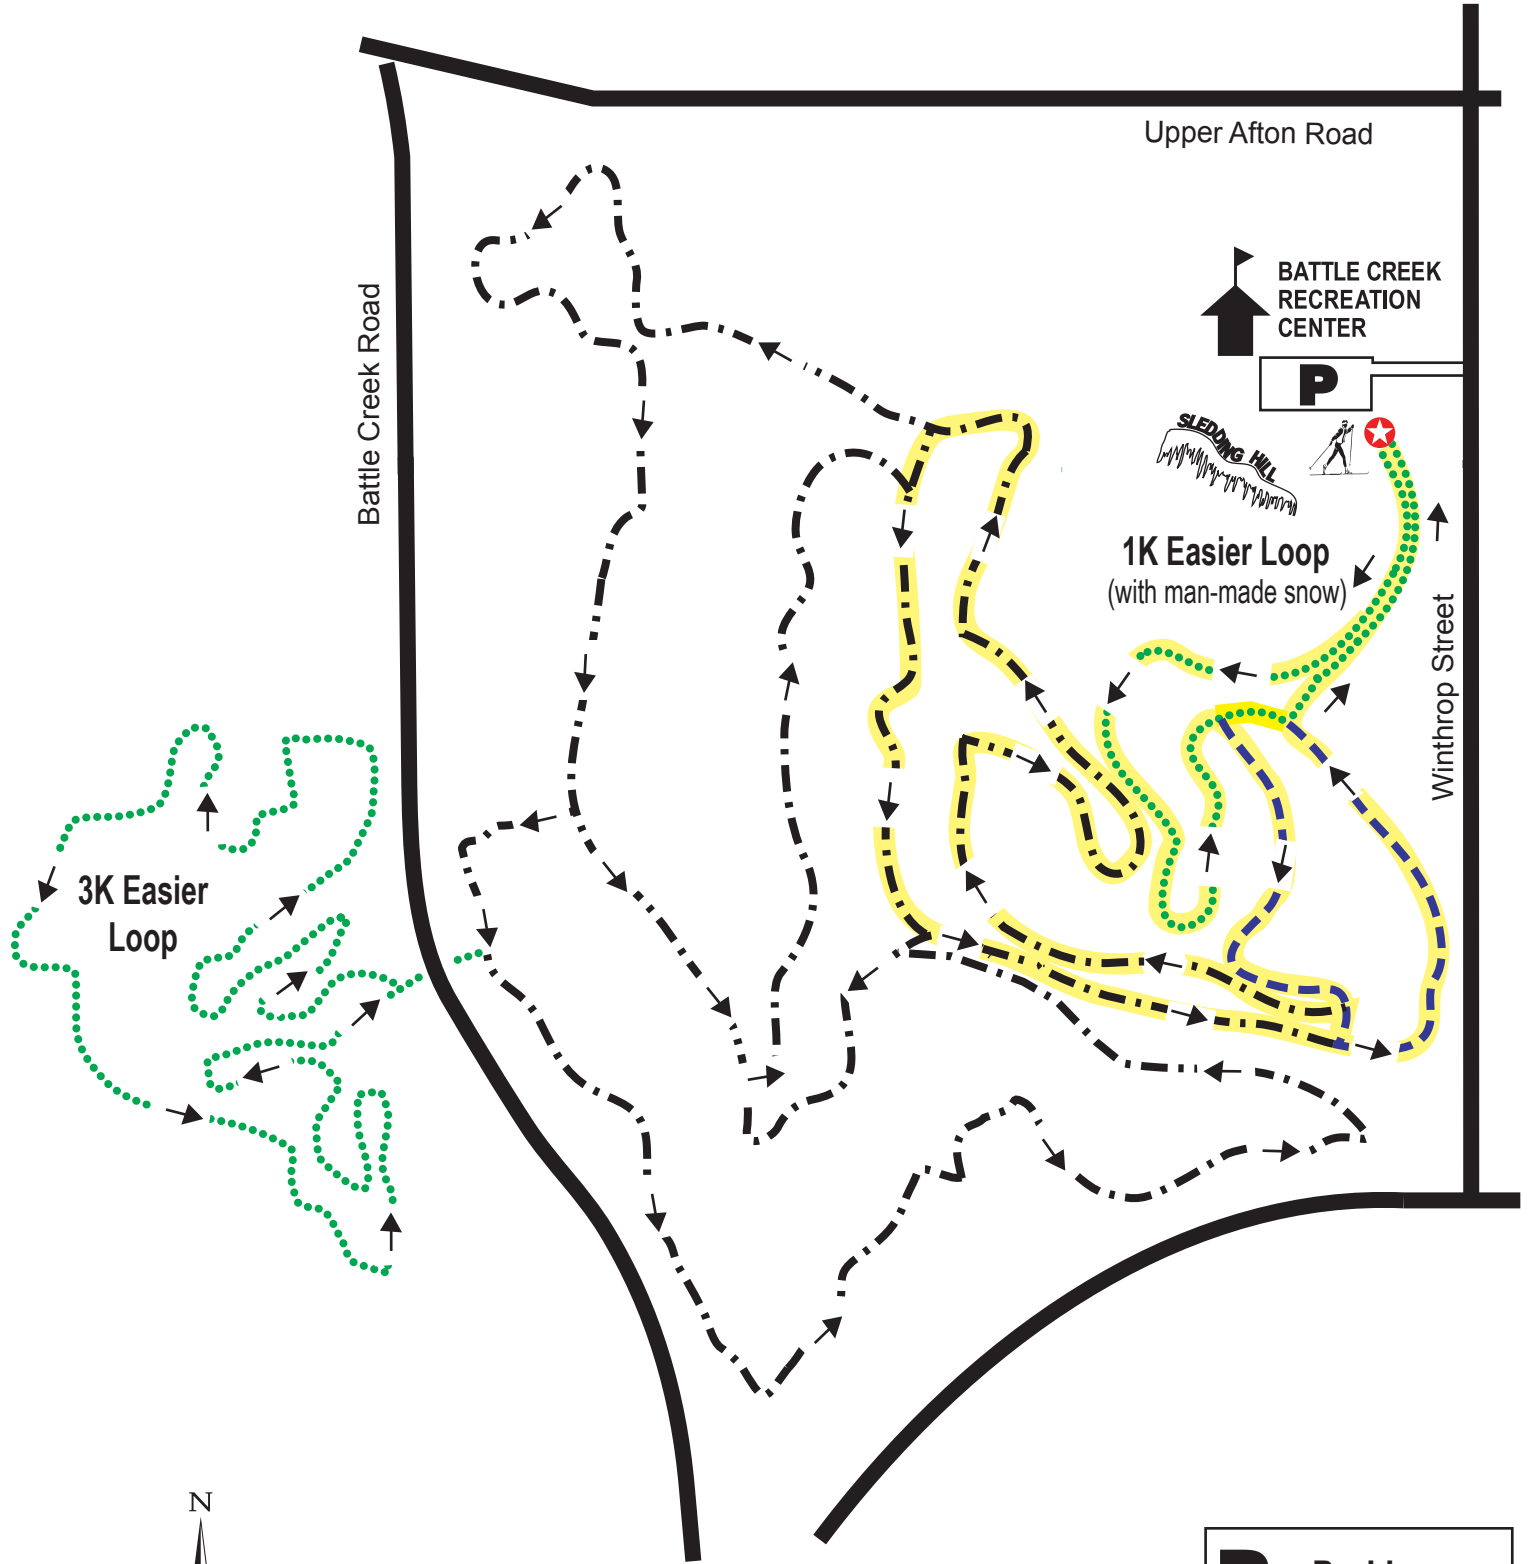

# Battle Creek Regional Park - West

## Cross-Country Ski Trails

**P** Parking  
 ★ Trail Access

 **Easier 4K**
 **More Difficult 1.75K**
 **Most Difficult 7K**
 **Lighted Trail 4K**