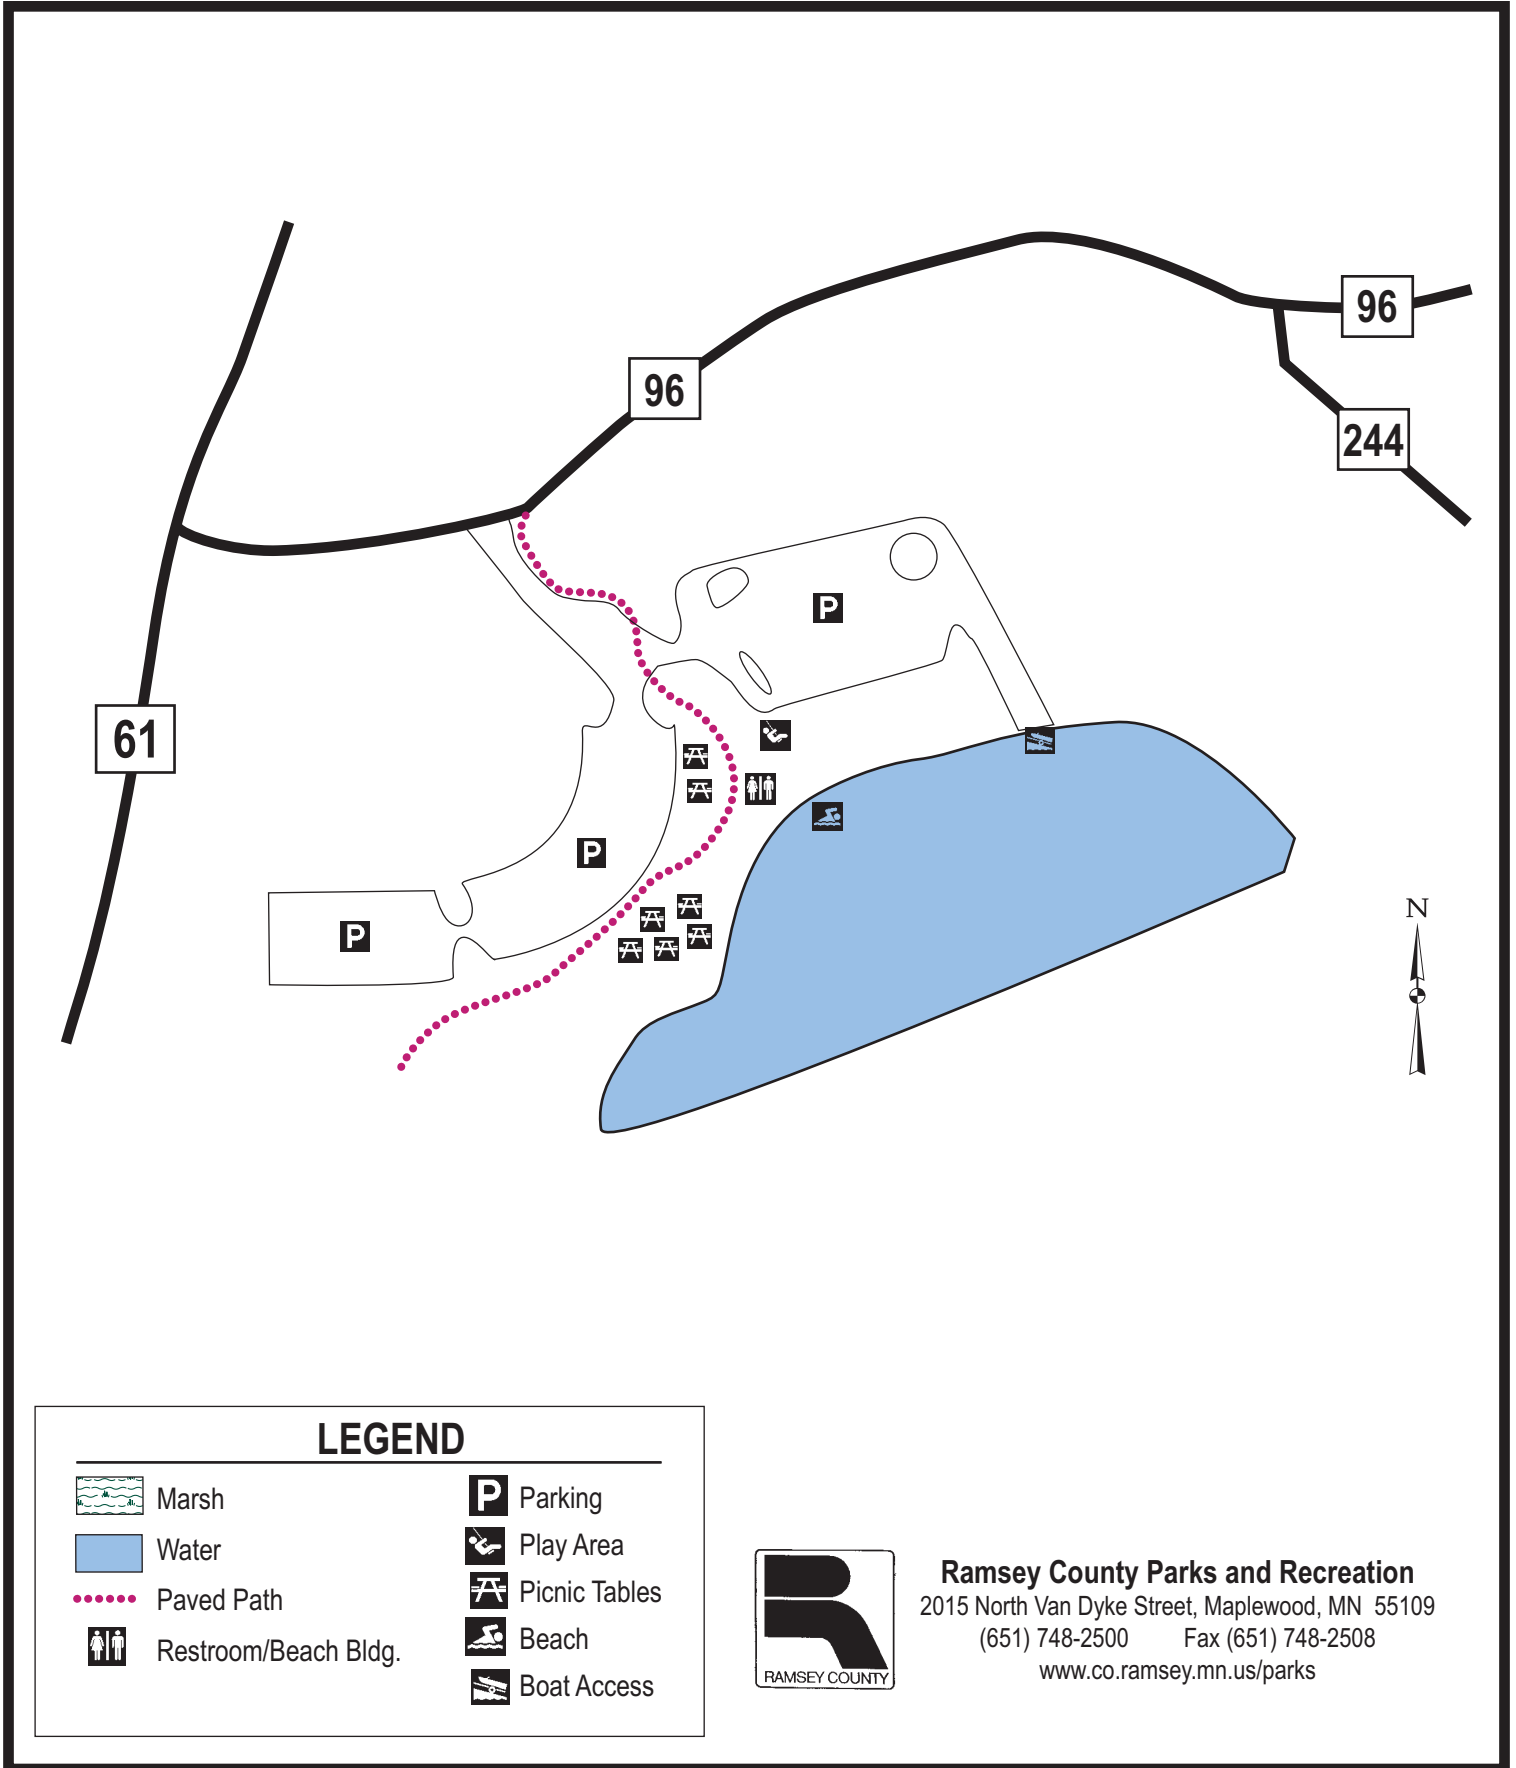

# White Bear County Park

5050 Lake Avenue, White Bear Lake

## LEGEND

- |   |                      |   |               |
|---|----------------------|---|---------------|
|  | Marsh                |  | Parking       |
|  | Water                |  | Play Area     |
|  | Paved Path           |  | Picnic Tables |
|  | Restroom/Beach Bldg. |  | Beach         |
|   |                      |  | Boat Access   |