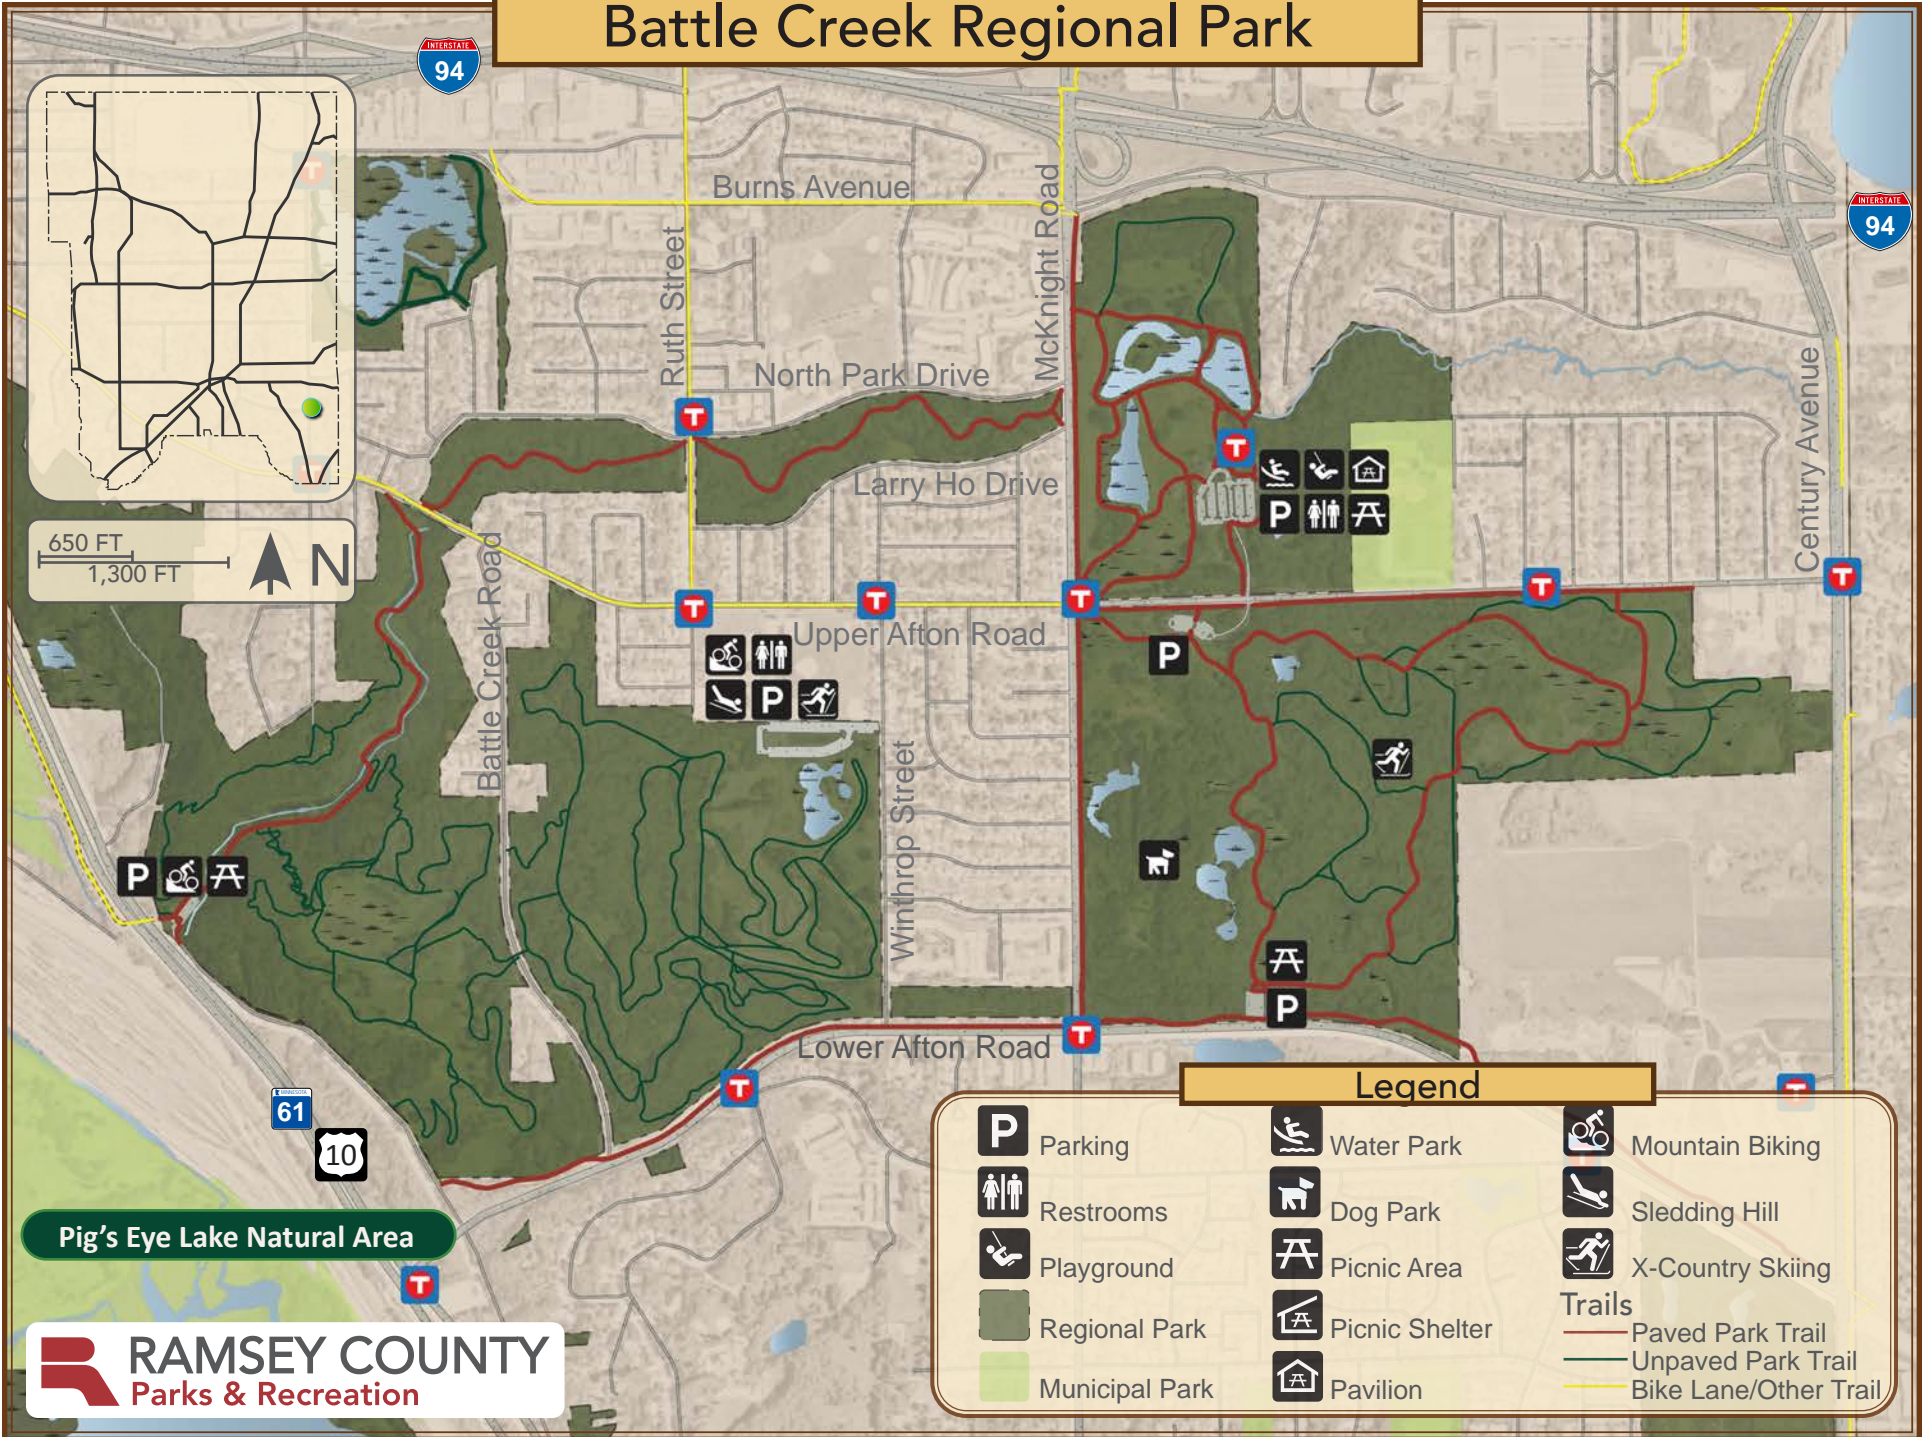

# Battle Creek Regional Park

Pig's Eye Lake Natural Area

**RAMSEY COUNTY**  
Parks & Recreation

## Legend

- |                |                |                       |
|----------------|----------------|-----------------------|
| Parking        | Water Park     | Mountain Biking       |
| Restrooms      | Dog Park       | Sledding Hill         |
| Playground     | Picnic Area    | X-Country Skiing      |
| Regional Park  | Picnic Shelter | <b>Trails</b>         |
| Municipal Park | Pavilion       | Paved Park Trail      |
|                |                | Unpaved Park Trail    |
|                |                | Bike Lane/Other Trail |