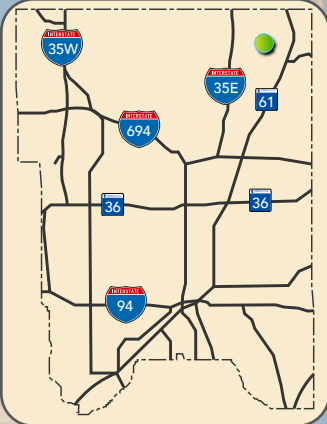

Bald Eagle - Otter Lake Regional Park

Tamarack Nature Center

NOTE: Bicycles are not allowed in Tamarack Nature Center

Legend

- | | |
|-----------------|------------------------|
| Parking | Cross Country Skiing |
| Restrooms | Off-Leash Dog Area |
| Lake Access | Sledging |
| Snowshoeing | Hiking |
| Fat Tire Biking | Nature Center |
| Regional Park | Trails |
| County Park | Paved and Plowed |
| Municipal Park | Cross Country Ski Only |
| | Multi-Use Unpaved |