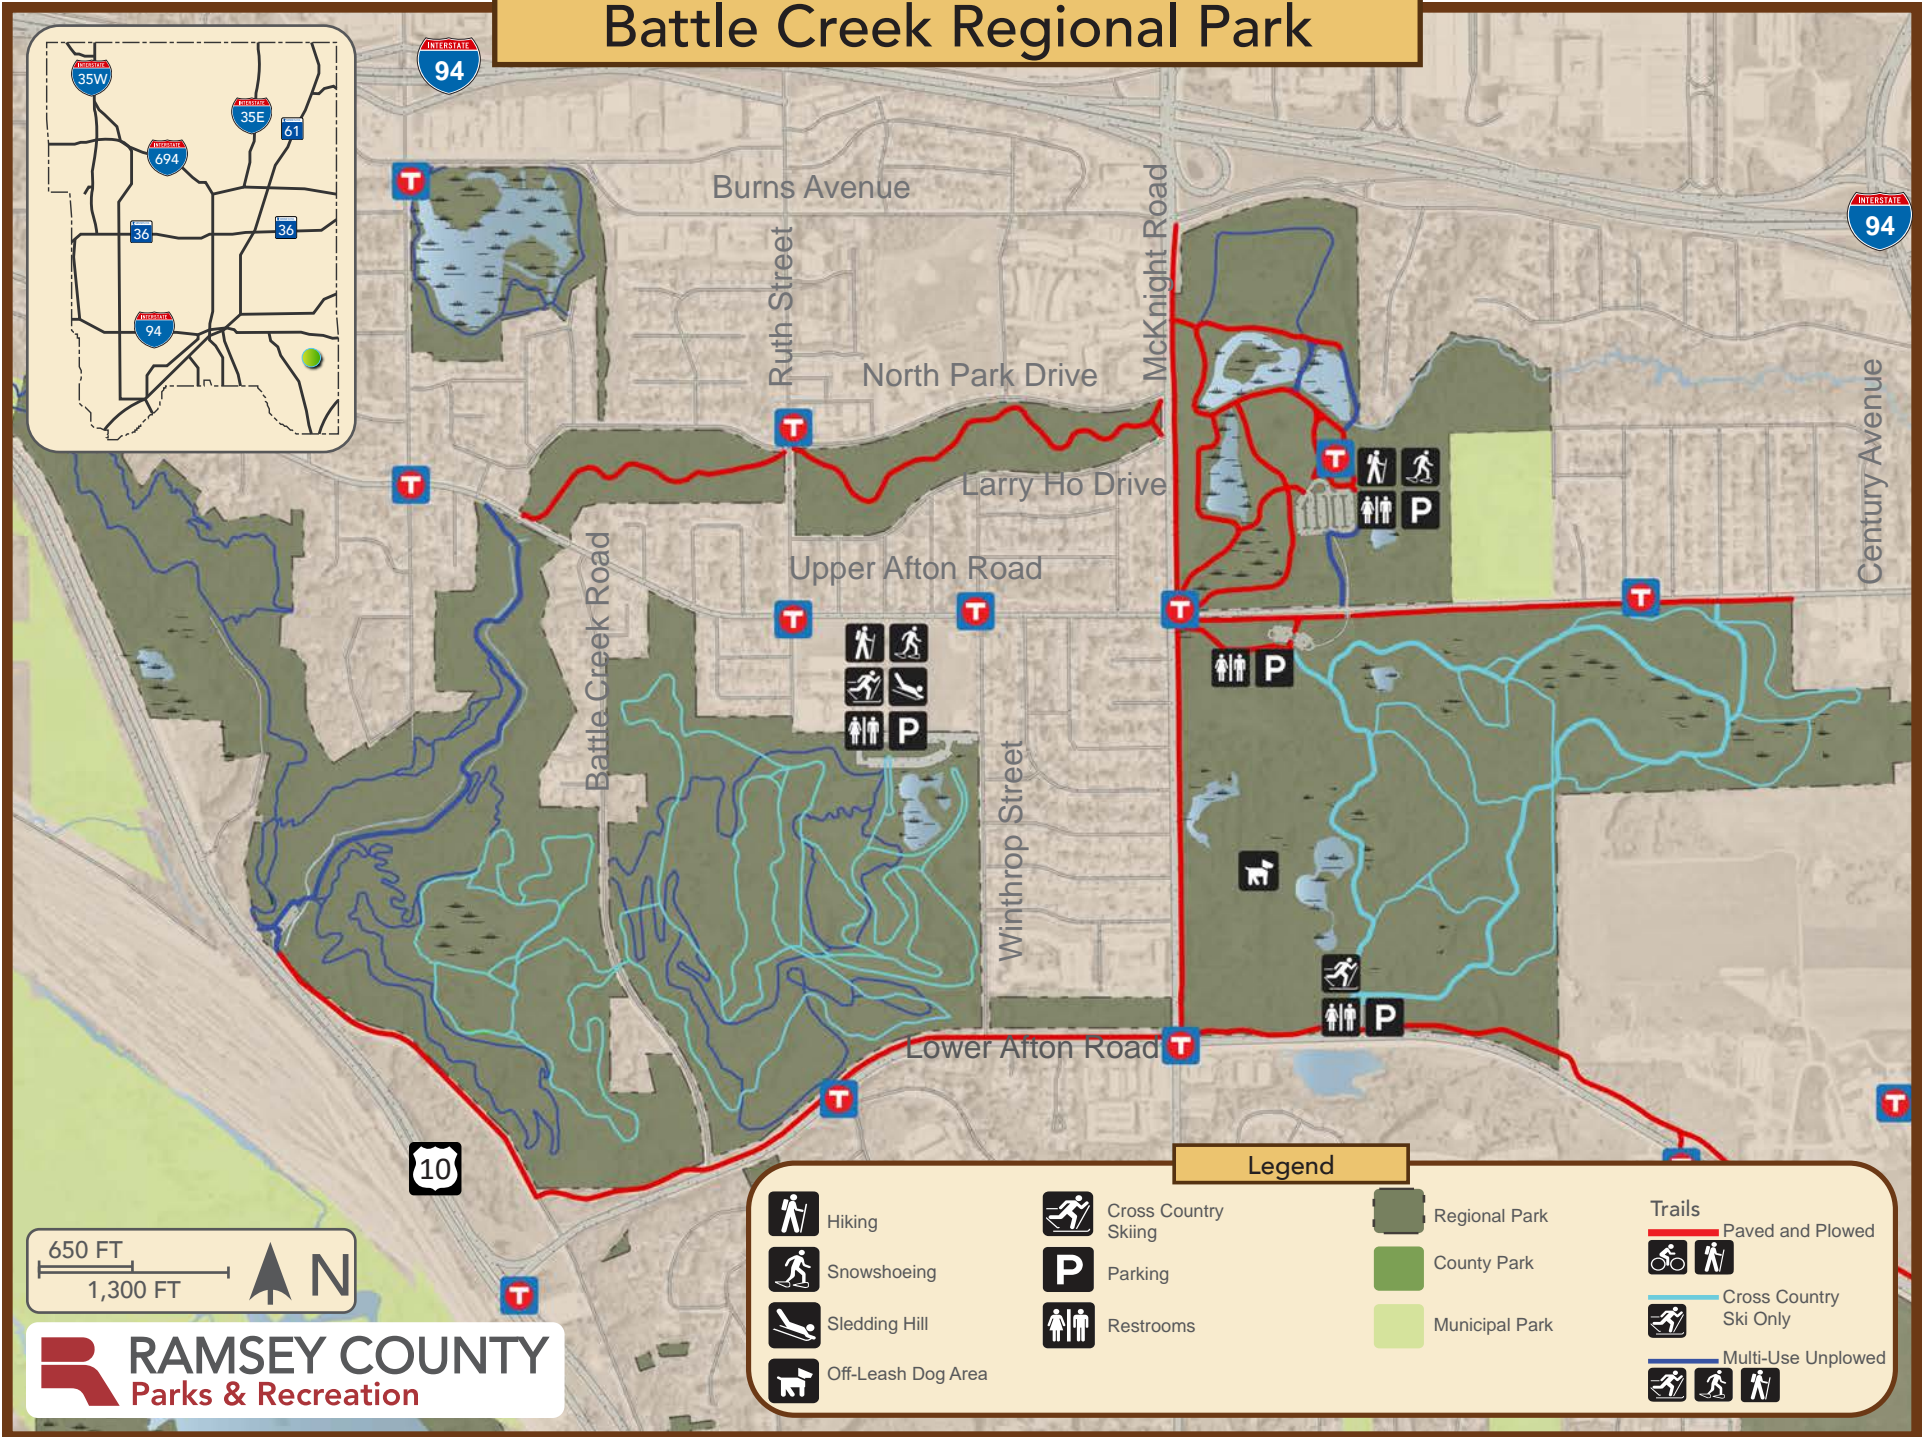

Battle Creek Regional Park

RAMSEY COUNTY
Parks & Recreation

Legend

- | | | | |
|--------------------|----------------------|----------------|------------------------|
| Hiking | Cross Country Skiing | Regional Park | Trails |
| Snowshoeing | Parking | County Park | Paved and Plowed |
| Sledding Hill | Restrooms | Municipal Park | Cross Country Ski Only |
| Off-Leash Dog Area | | | Multi-Use Unplowed |