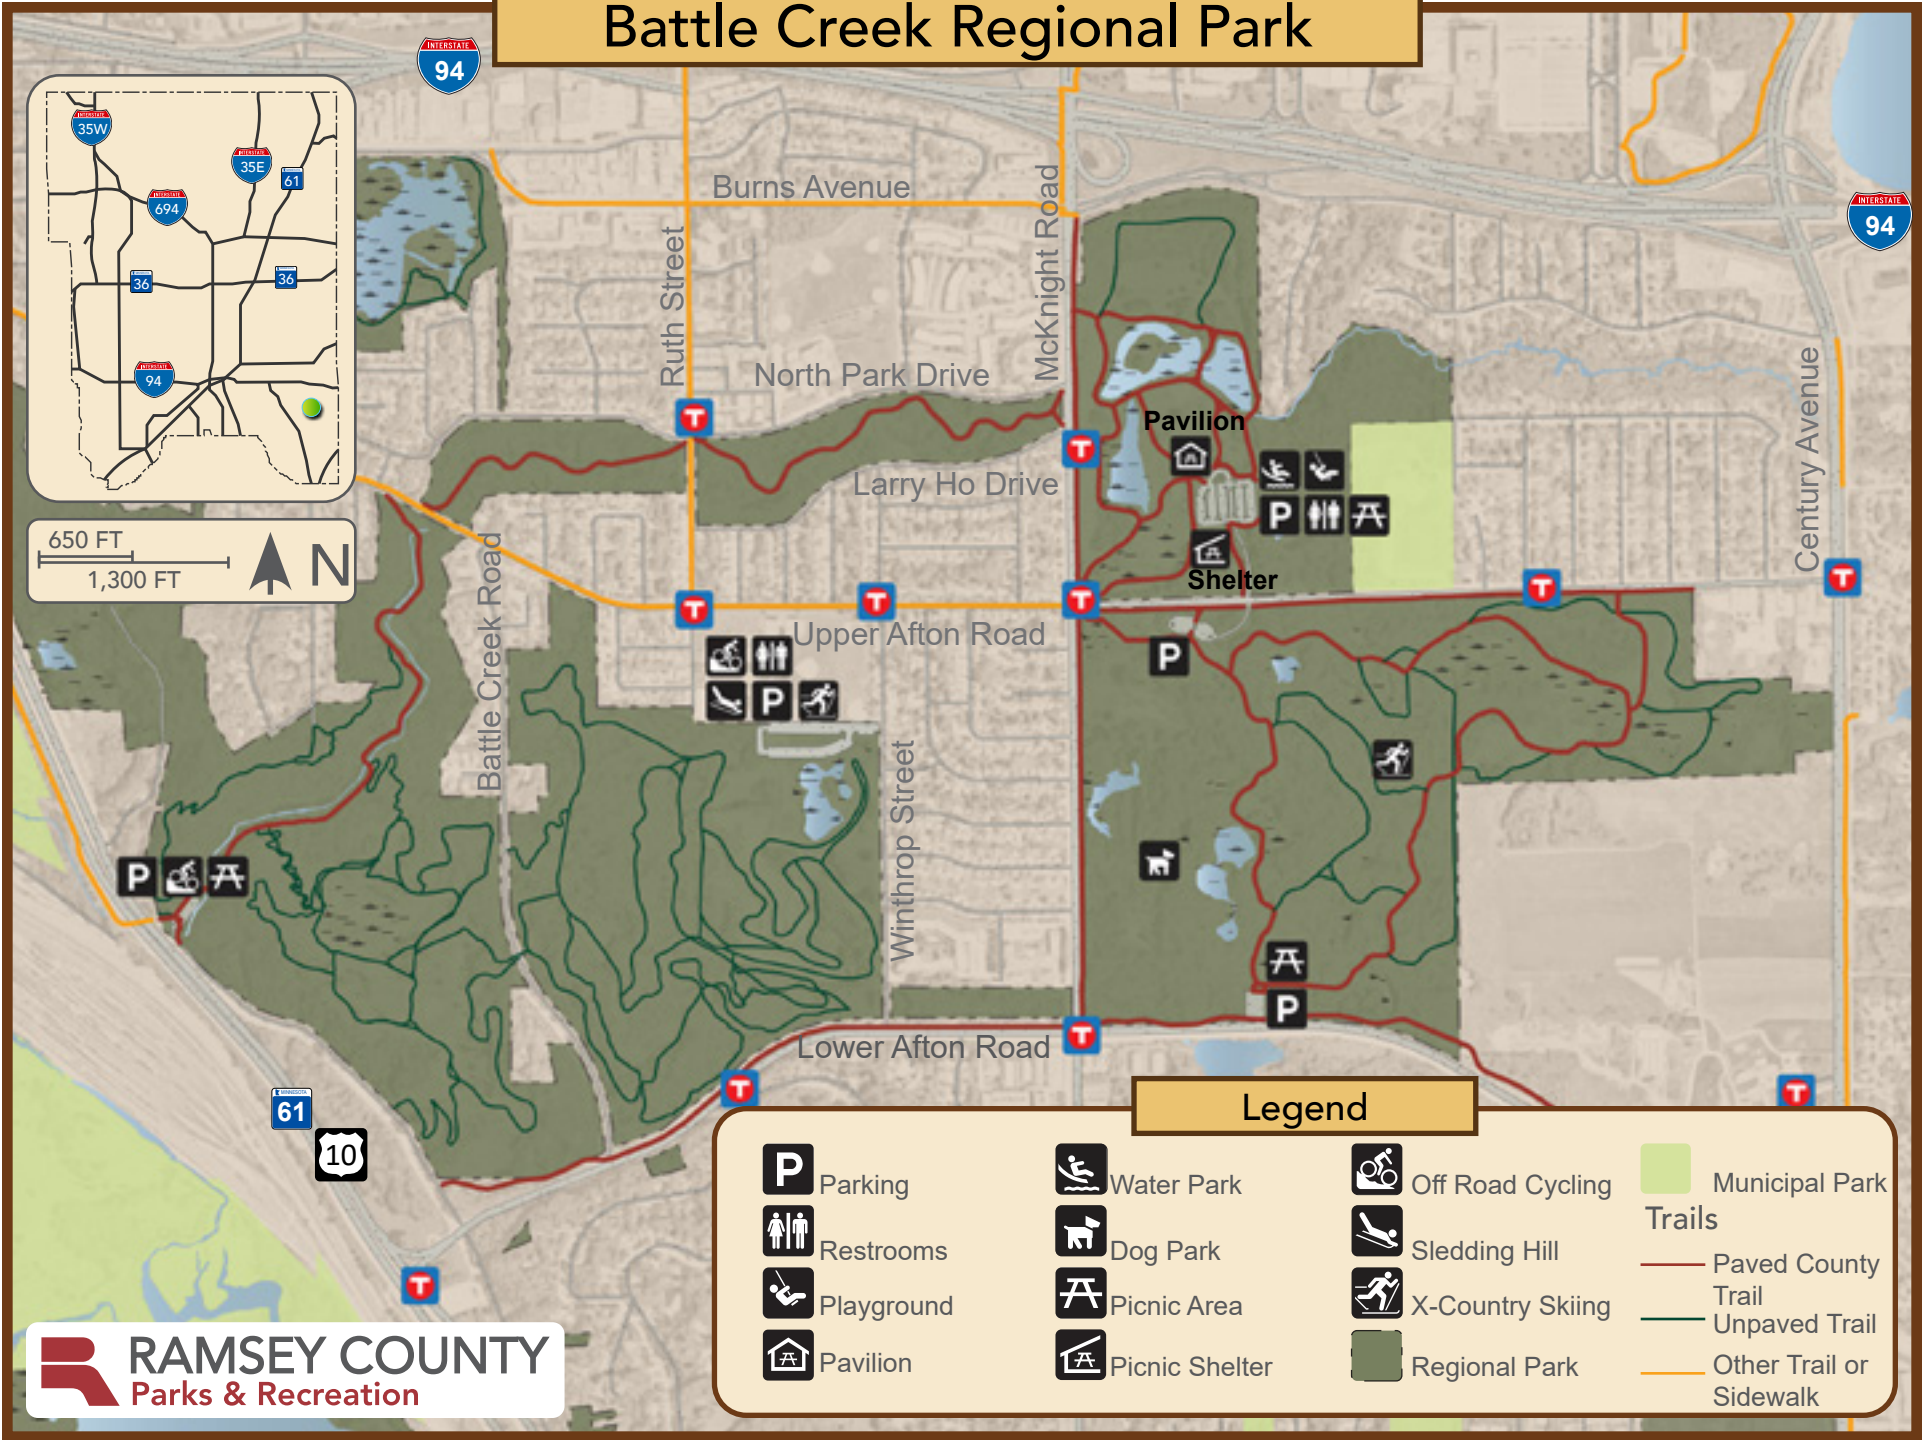

Battle Creek Regional Park

Legend

- | | | | |
|------------|----------------|------------------|-------------------------|
| Parking | Water Park | Off Road Cycling | Municipal Park Trails |
| Restrooms | Dog Park | Sledding Hill | Paved County Trail |
| Playground | Picnic Area | X-Country Skiing | Unpaved Trail |
| Pavilion | Picnic Shelter | Regional Park | Other Trail or Sidewalk |