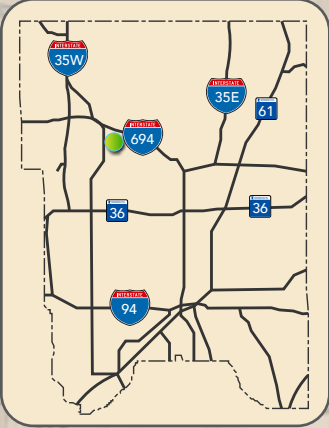

Island Lake County Park

Legend

- | | | | |
|--|----------------------------|---------------|-------------------------|
| | P Restrooms/Parking | | County Park |
| | Picnic Shelter | | Municipal Park |
| | Boat Launch | | Wetlands |
| | Shore Fishing | | Transit Stop |
| | Fishing Pier | Trails | |
| | Chalet/Golf | | Paved County Trail |
| | Volleyball | | Other Trail or Sidewalk |
| | Playground | | |