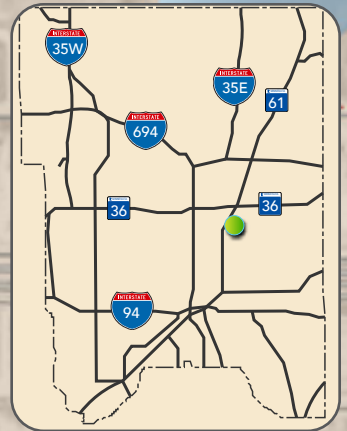

Keller Regional Park

Golfview Shelter # 4

Golfview Shelter # 5

Golfview Shelter # 6

Bruce Vento Regional Trail

Gateway State Trail

Legend

- | | |
|-----------------|-------------------------|
| Parking | Tuj Lub Courts |
| Restrooms | Dining |
| Playground | Golf/Driving Range |
| Carry-in Access | Picnic Shelter |
| Boat Launch | Archery |
| Fishing Pier | Shore Fishing |
| Regional Park | Trails |
| County Park | Regional Trail |
| Municipal Park | State Trail |
| | County Trail |
| | Other Trail or Sidewalk |