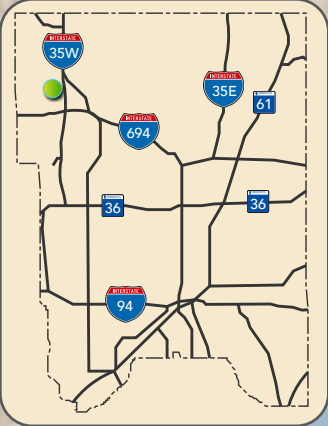

# Long Lake Regional Park

## Legend

- |                |                         |
|----------------|-------------------------|
| Parking        | Beach                   |
| Restrooms      | Boat Launch             |
| Picnic Shelter | Playground              |
| Pavilion       | Volley Ball             |
| Carry - In     | Fishing Pier            |
| Transit Stop   | <b>Trails</b>           |
| Regional Park  | Regional Trail          |
| Municipal Park | Paved County Trail      |
|                | Other Trail or Sidewalk |