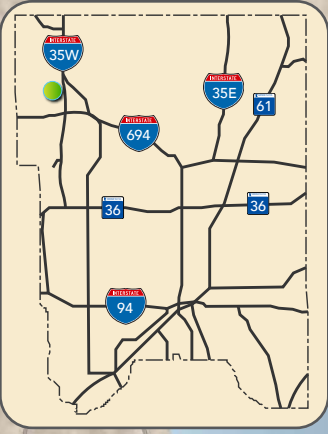

Long Lake Regional Park

Rice Creek North Regional Trail

Rice Creek West Regional Trail

Hwy 96 Regional Trail

Rush Lake

Long Lake

Pike Lake

Legend

- Parking
- Restrooms
- Snowshoeing
- Fat Tire Biking

- Lake Access
- Hiking
- Regional Park
- County Park
- Municipal Park

- ### Trails
- Paved and Plowed
 - Cross Country Ski Only
 - Multi-Use Unplowed