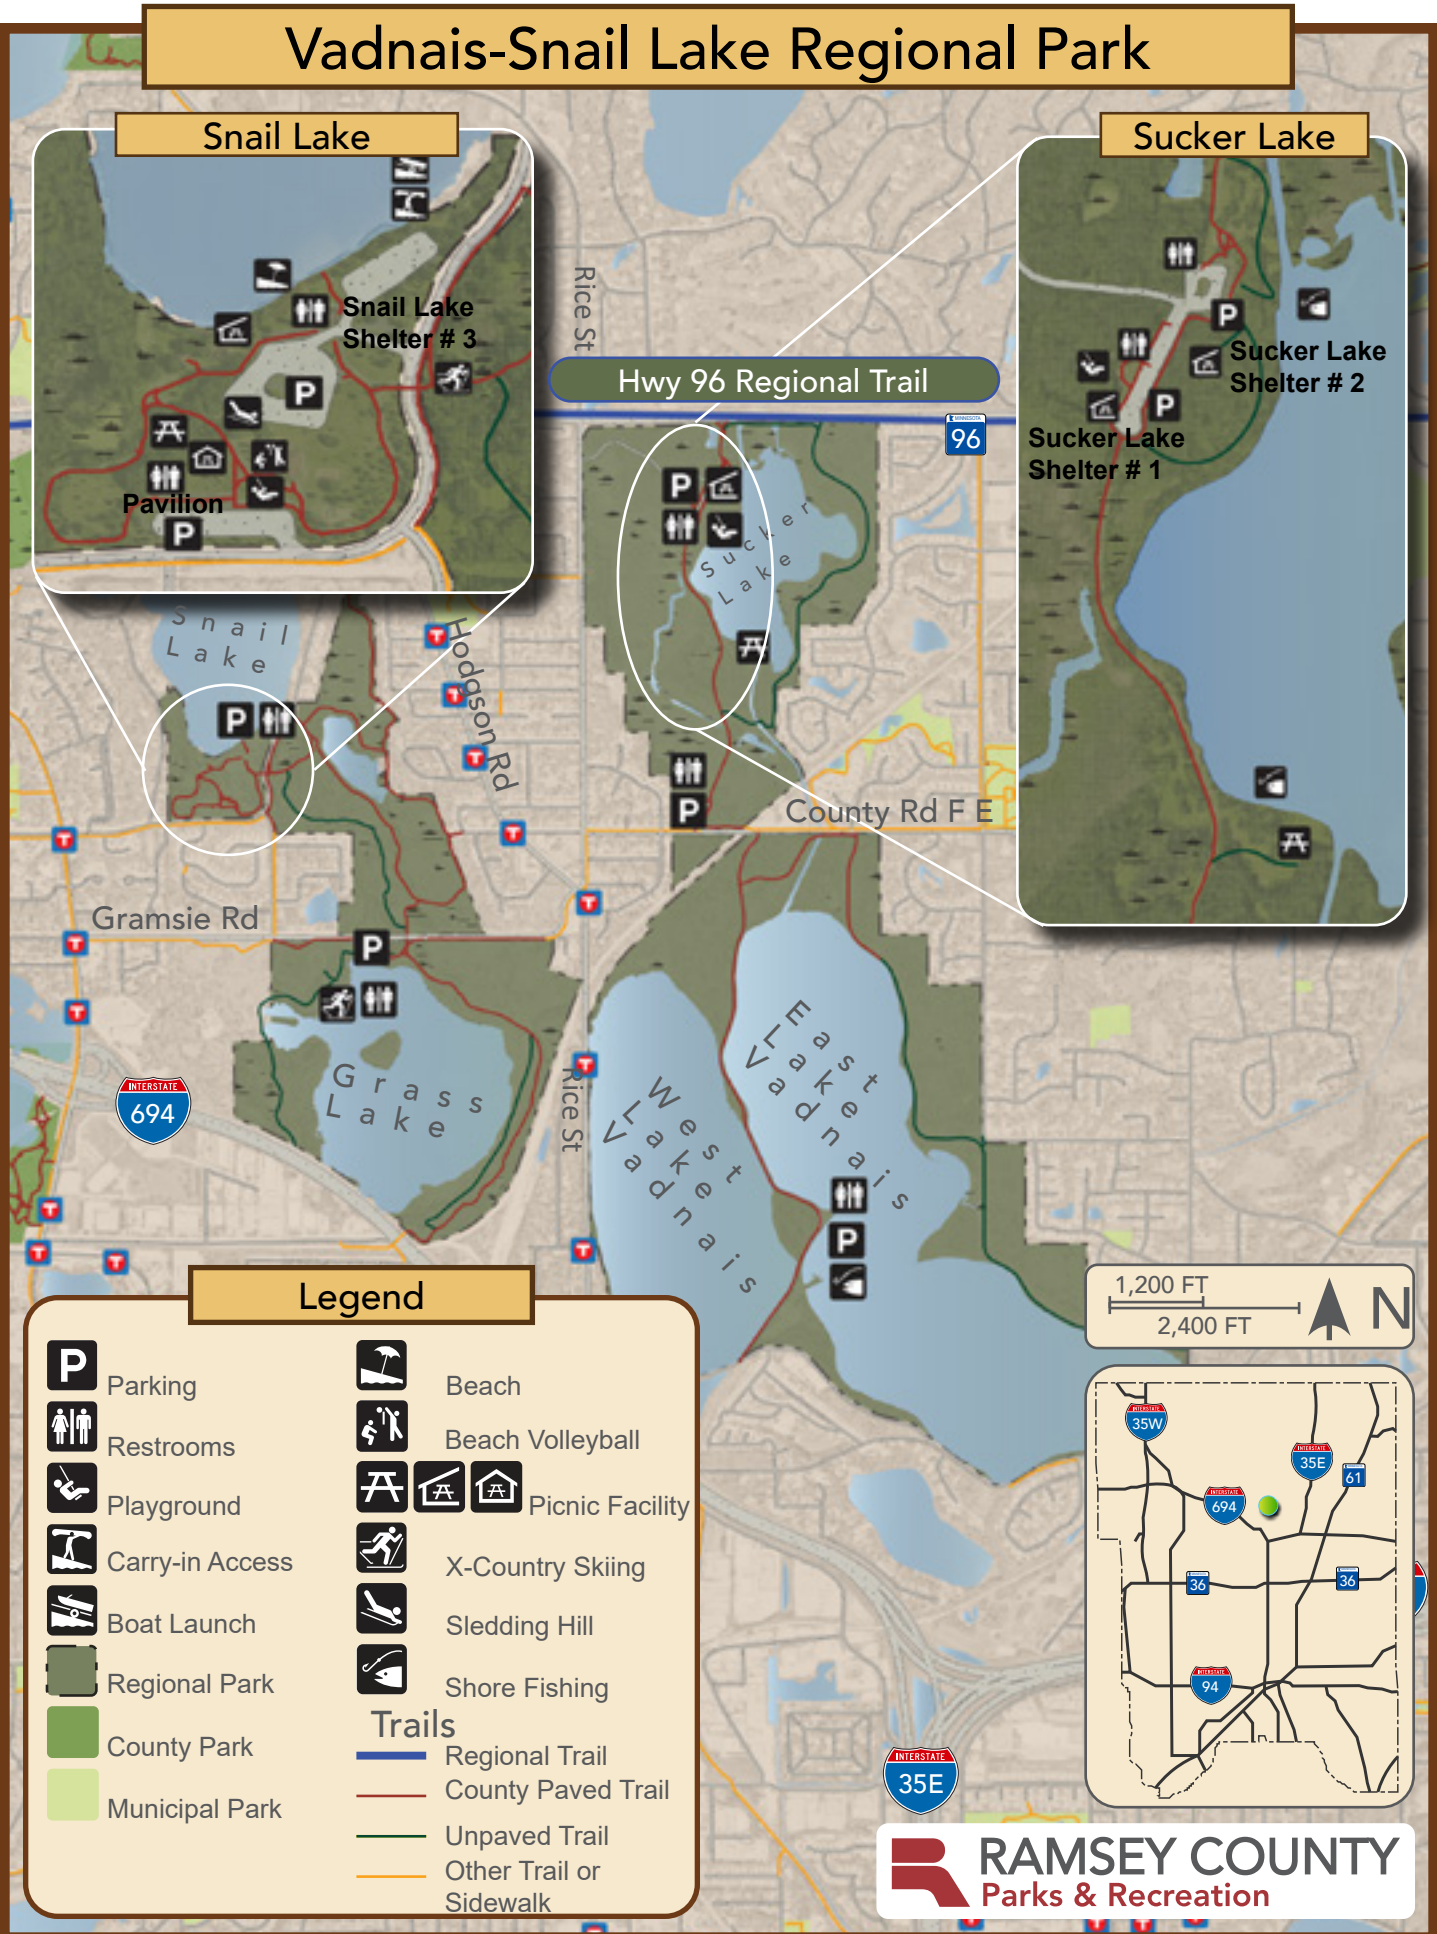

Vadnais-Snail Lake Regional Park

Snail Lake

Sucker Lake

Hwy 96 Regional Trail

Legend

- | | |
|-----------------|-------------------------|
| Parking | Beach |
| Restrooms | Beach Volleyball |
| Playground | Picnic Facility |
| Carry-in Access | X-Country Skiing |
| Boat Launch | Sledging Hill |
| Regional Park | Shore Fishing |
| County Park | Trails |
| Municipal Park | Regional Trail |
| | County Paved Trail |
| | Unpaved Trail |
| | Other Trail or Sidewalk |