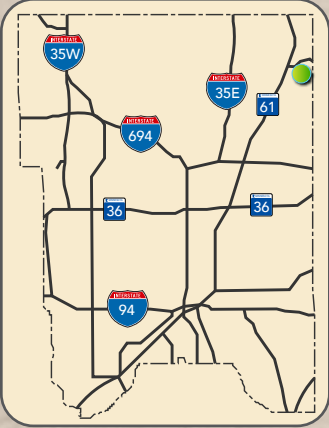

White Bear Lake County Park

Lakes Link Regional Trail

Memorial Beach Park

Legend

- | | |
|-------------------|--------------------|
| Parking | County Park |
| Boat Launch | Municipal Park |
| Ice Fishing | Trails |
| Cross Country Ski | Paved and Plowed |
| Hike | Multi-Use Unplowed |
| Snowshoe | Other Trail |
| Restrooms | |