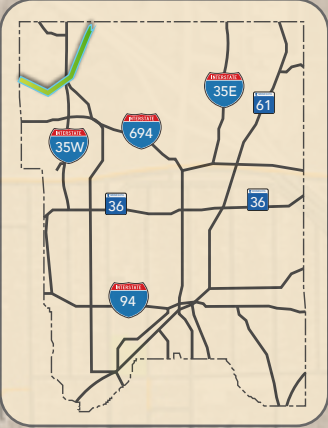

Rice Creek Regional Trail

Legend

- | | |
|-----------------|--------------------|
| Parking | Off-Leash Dog Area |
| Restrooms | Beach |
| Carry-in Access | Playground |
| Regional Park | Trails |
| Municipal Park | Regional Trail |
| | Other Paved Trail |
| | County Park Trail |