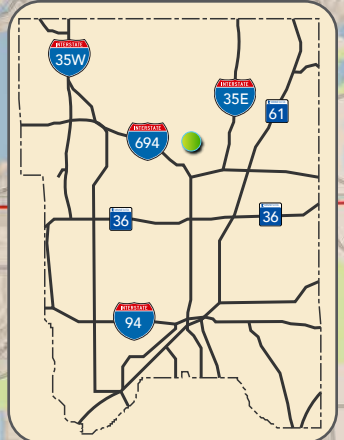

Vadnais-Snail Lake Regional Park

Hwy 96 Regional Trail

Legend

- | | | | |
|--|-----------------|--|-----------------------------|
| | Snowshoeing | | Parking |
| | Fat Tire Biking | | Restrooms |
| | Hiking | | Cross Country Skiing Trails |
| | Regional Park | | Paved and Plowed |
| | County Park | | Cross Country Ski Only |
| | Municipal Park | | Multi-Use Unplowed |
| | | | Multi-Use Rolled |