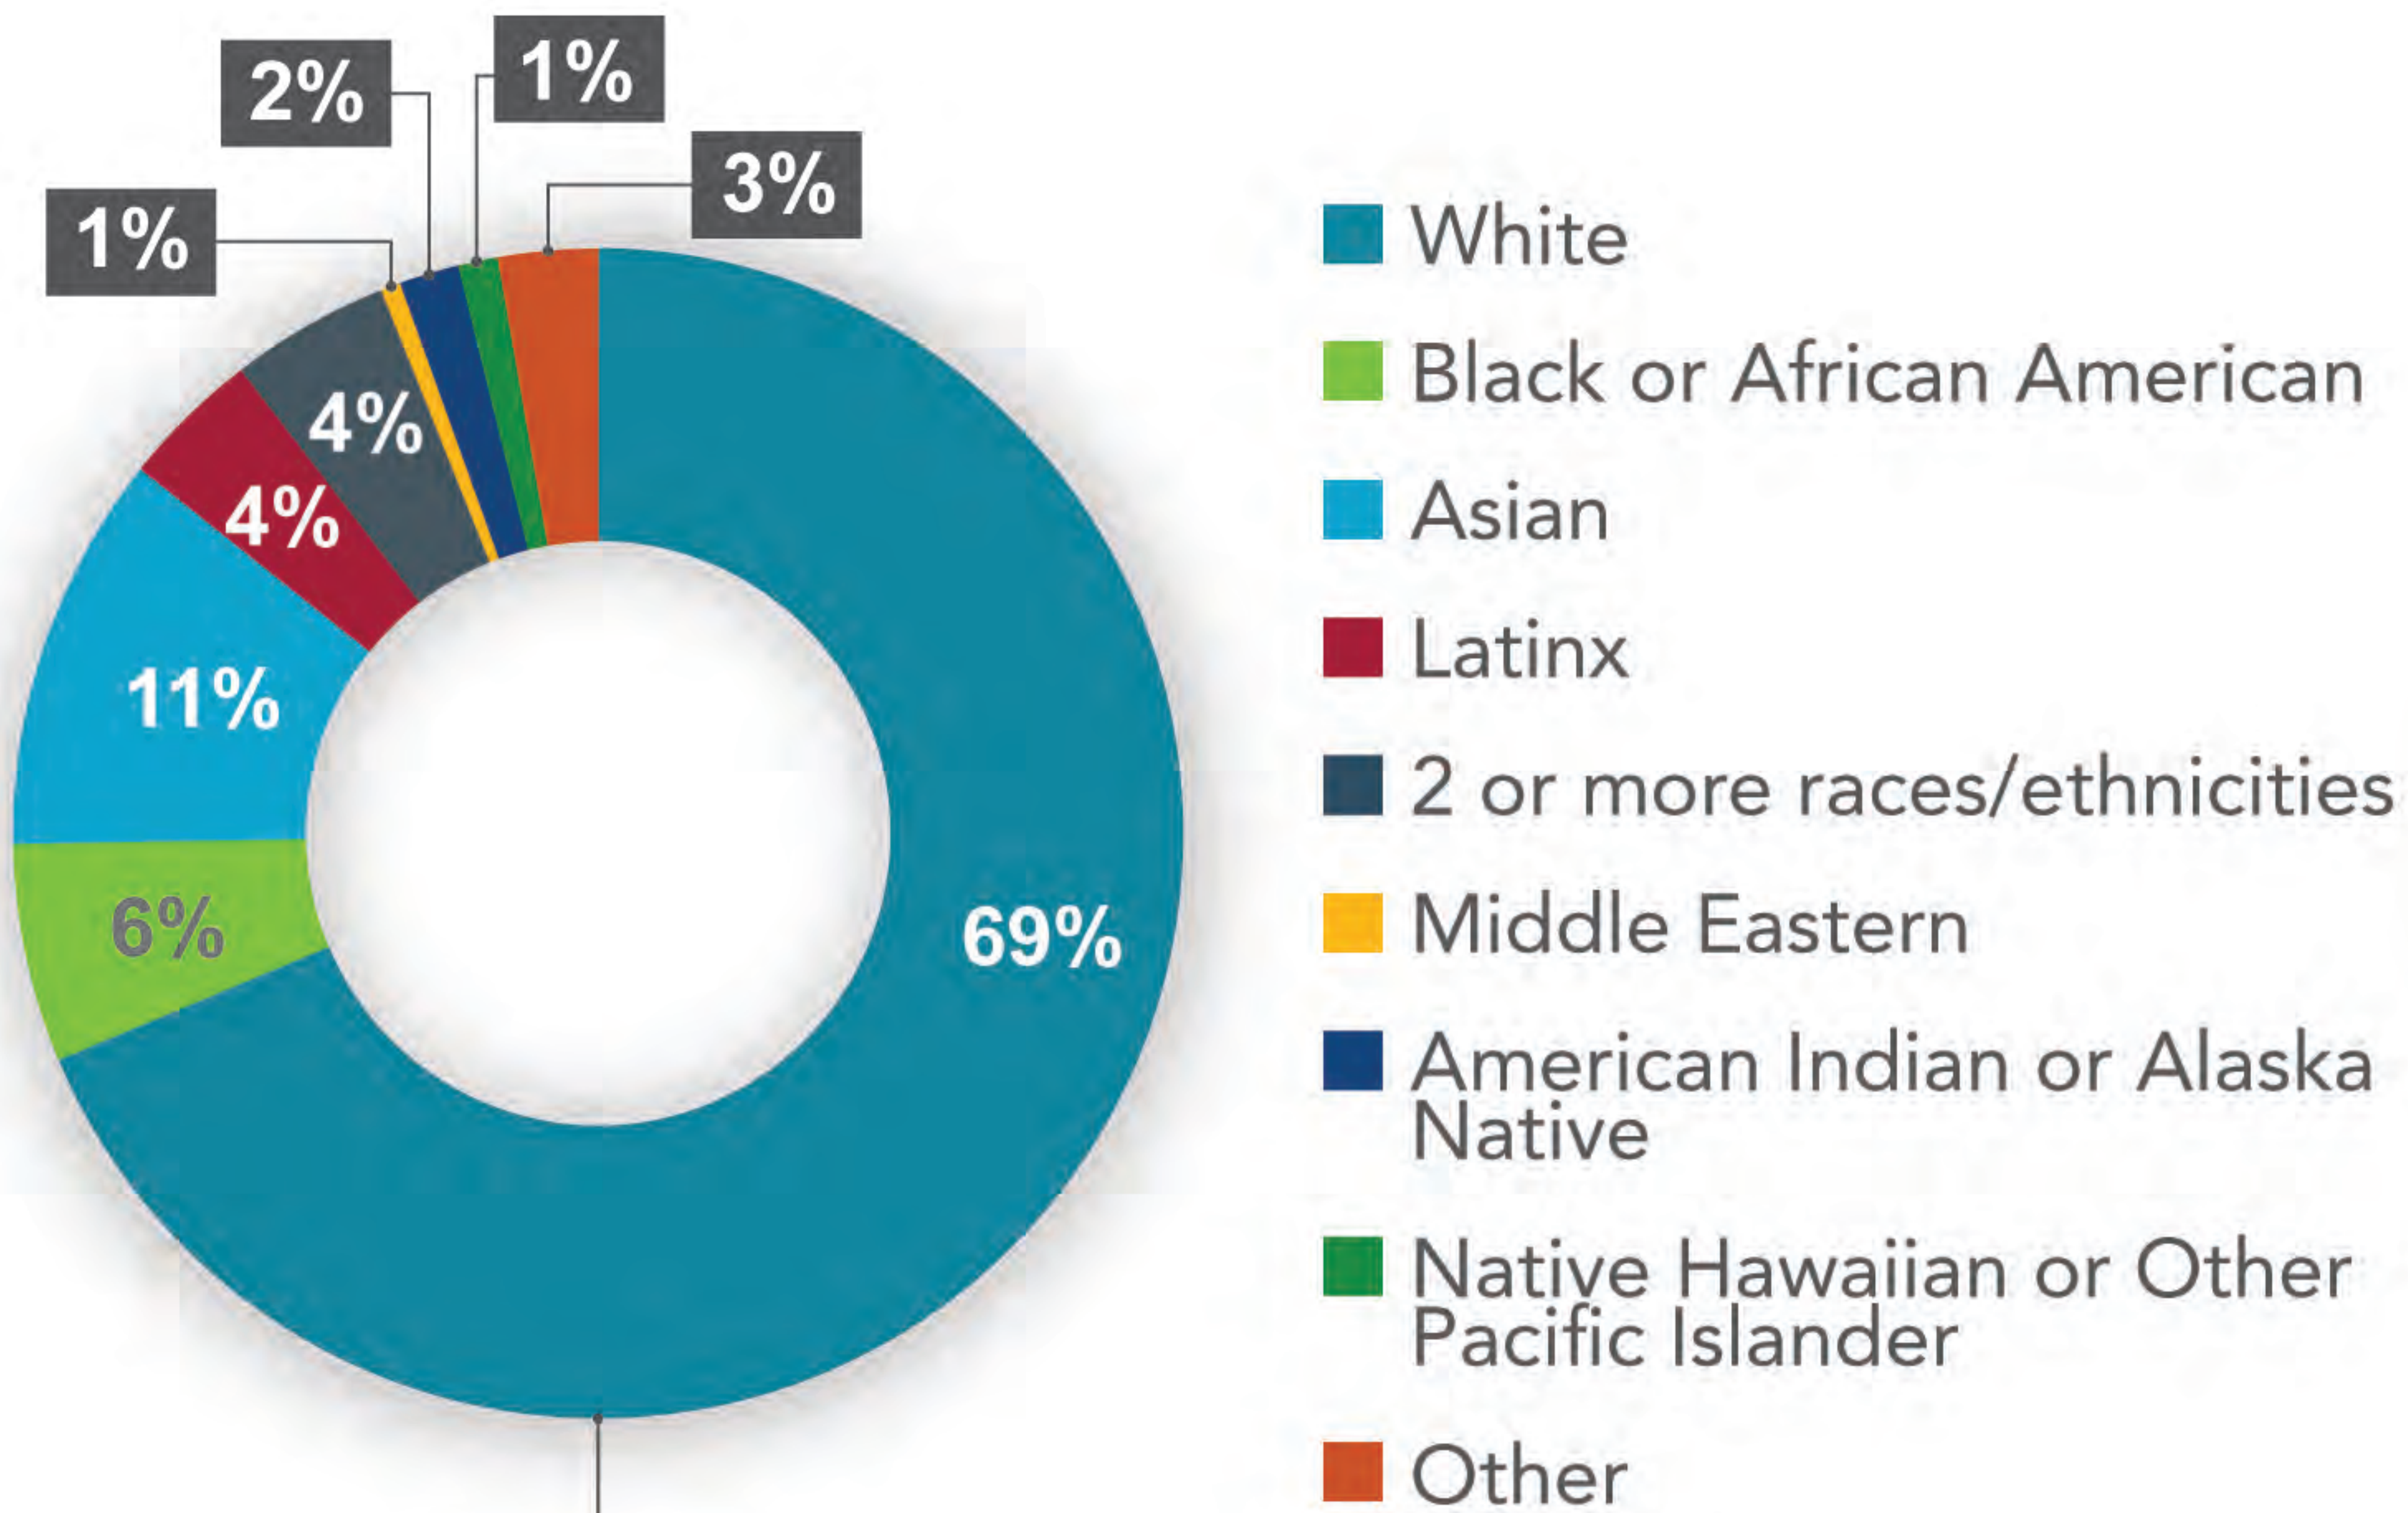

Over 300 community members reached!

Race & Ethnicity

Age

Gender

31% non-white participants (Study area is 24% non-white)

Virtual Open House

Online Survey & Comment Maps

2 Pop-up Events