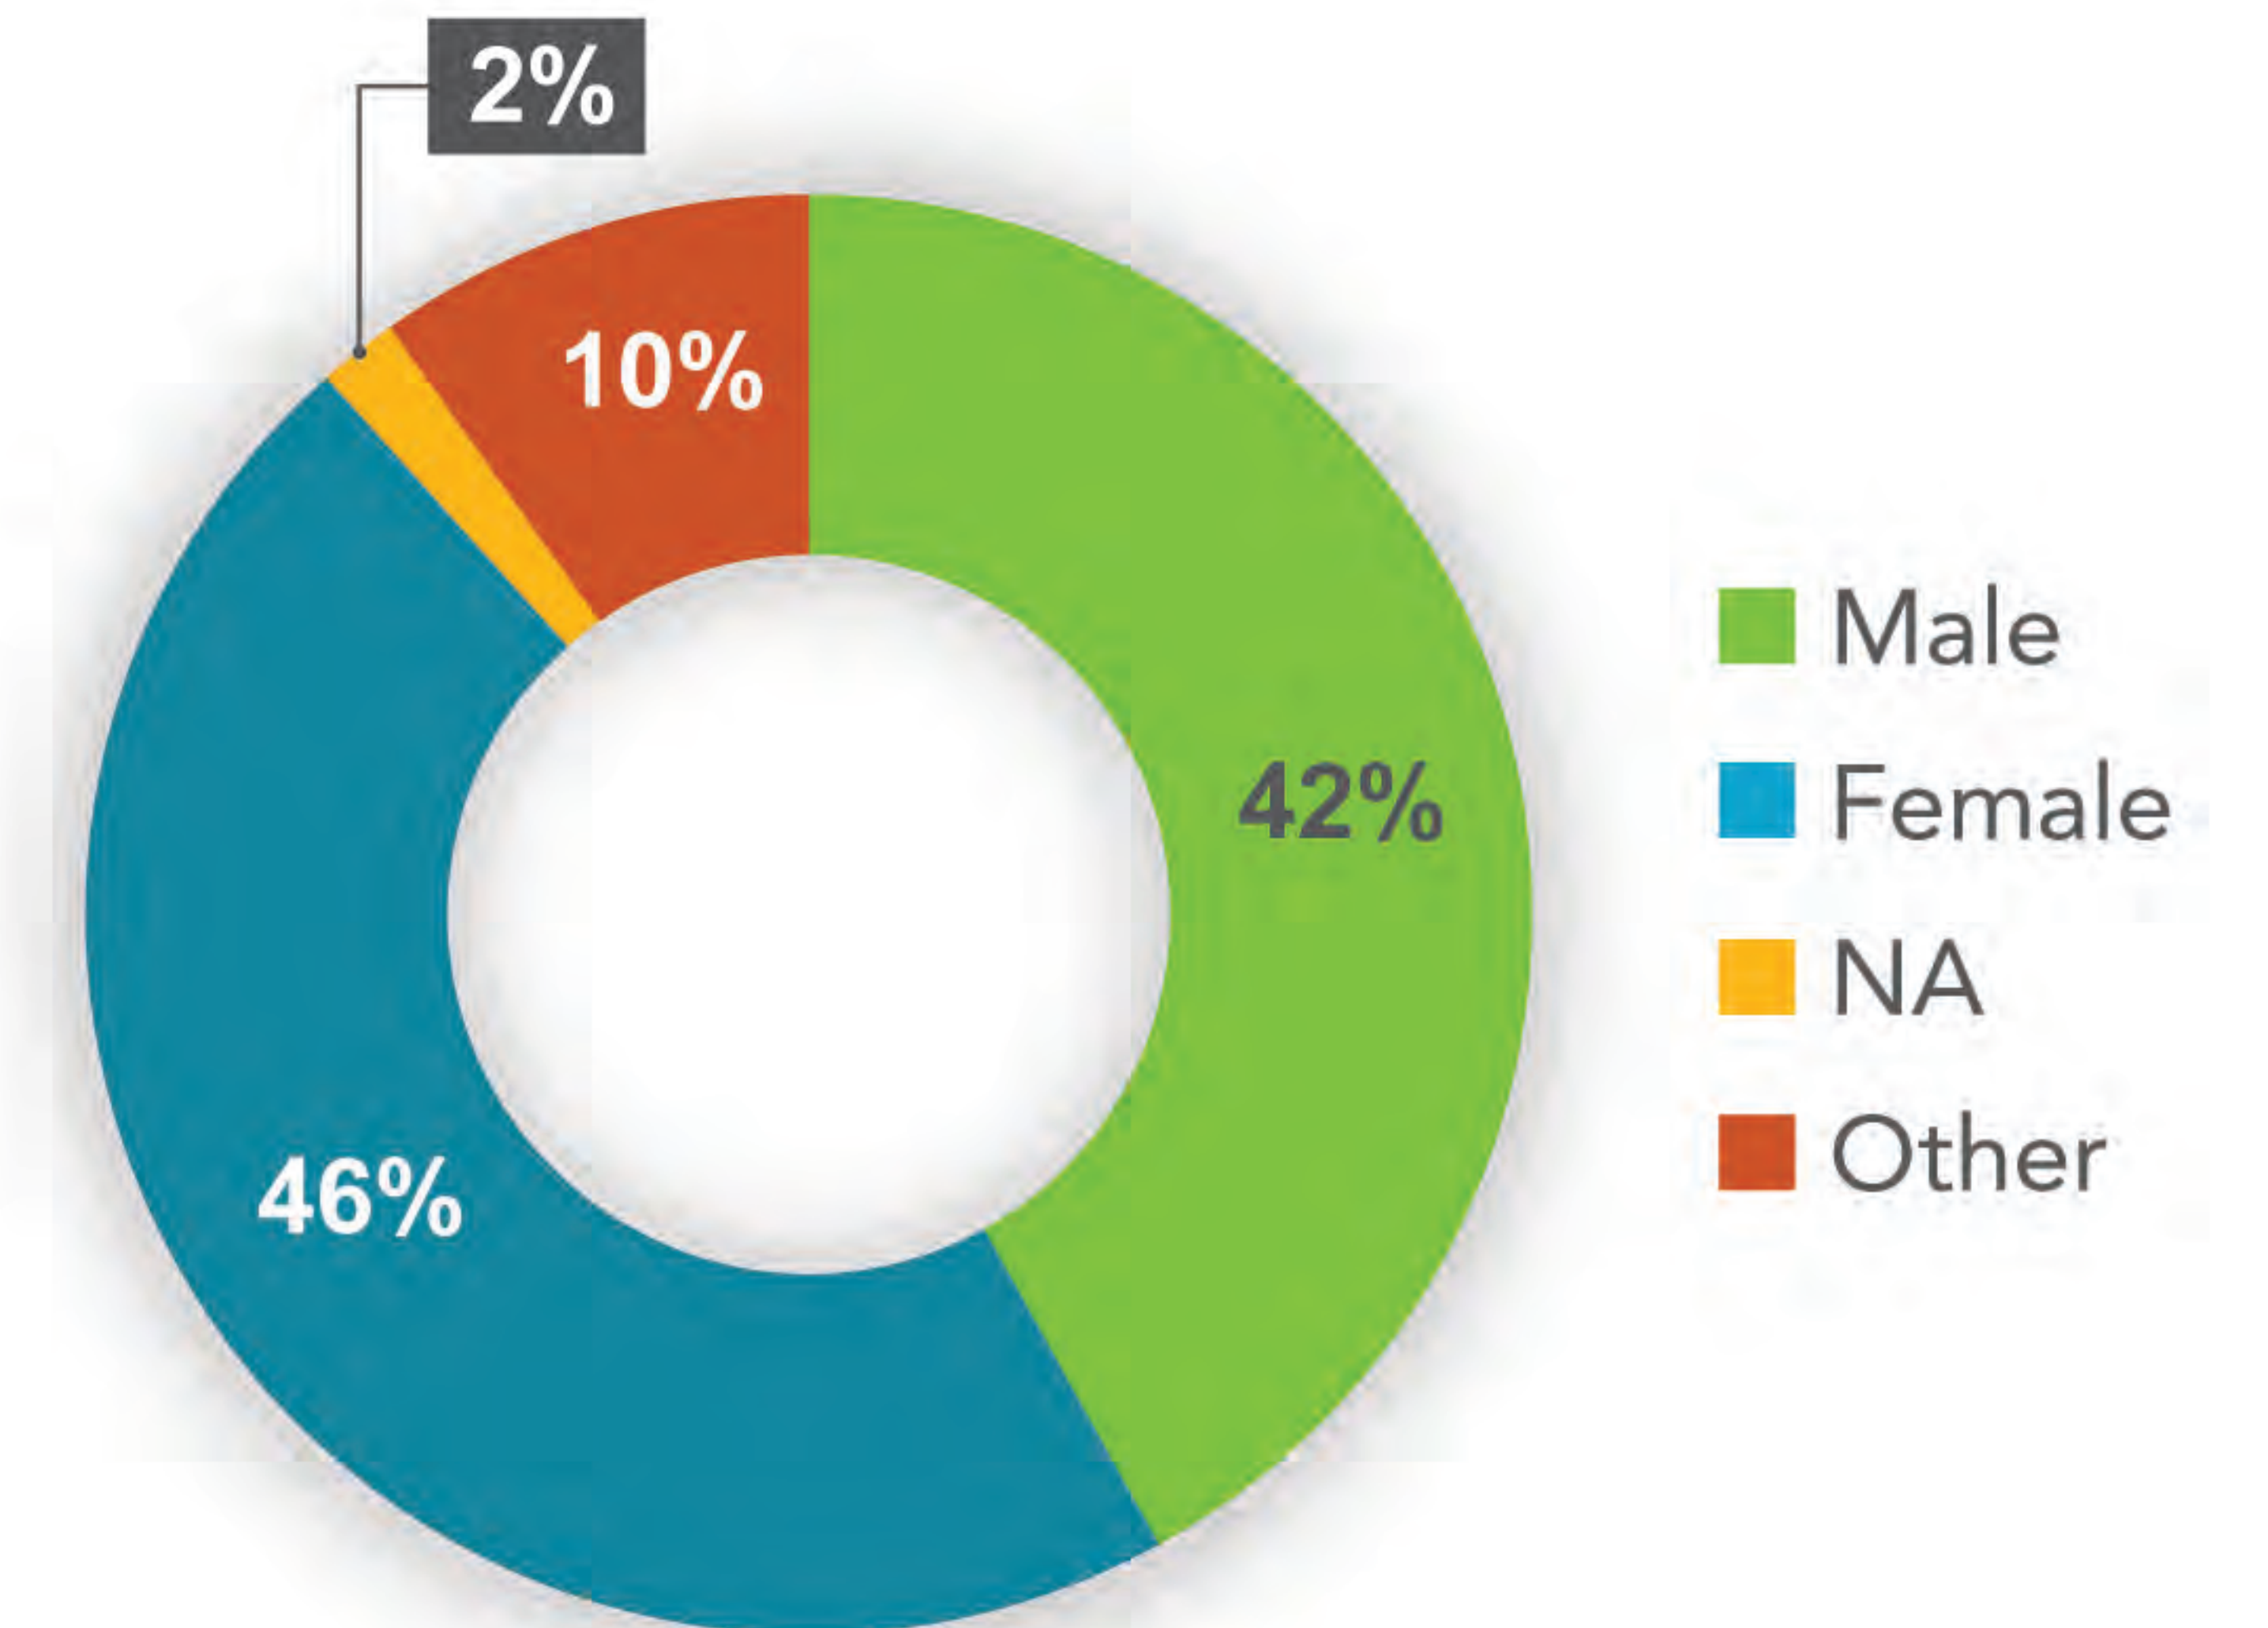

Over 300 community members reached!

Race & Ethnicity

Age

Gender

31% non-white participants (Study area is 24% non-white)

Virtual Open House

Online Survey & Comment Maps

2 Pop-up Events