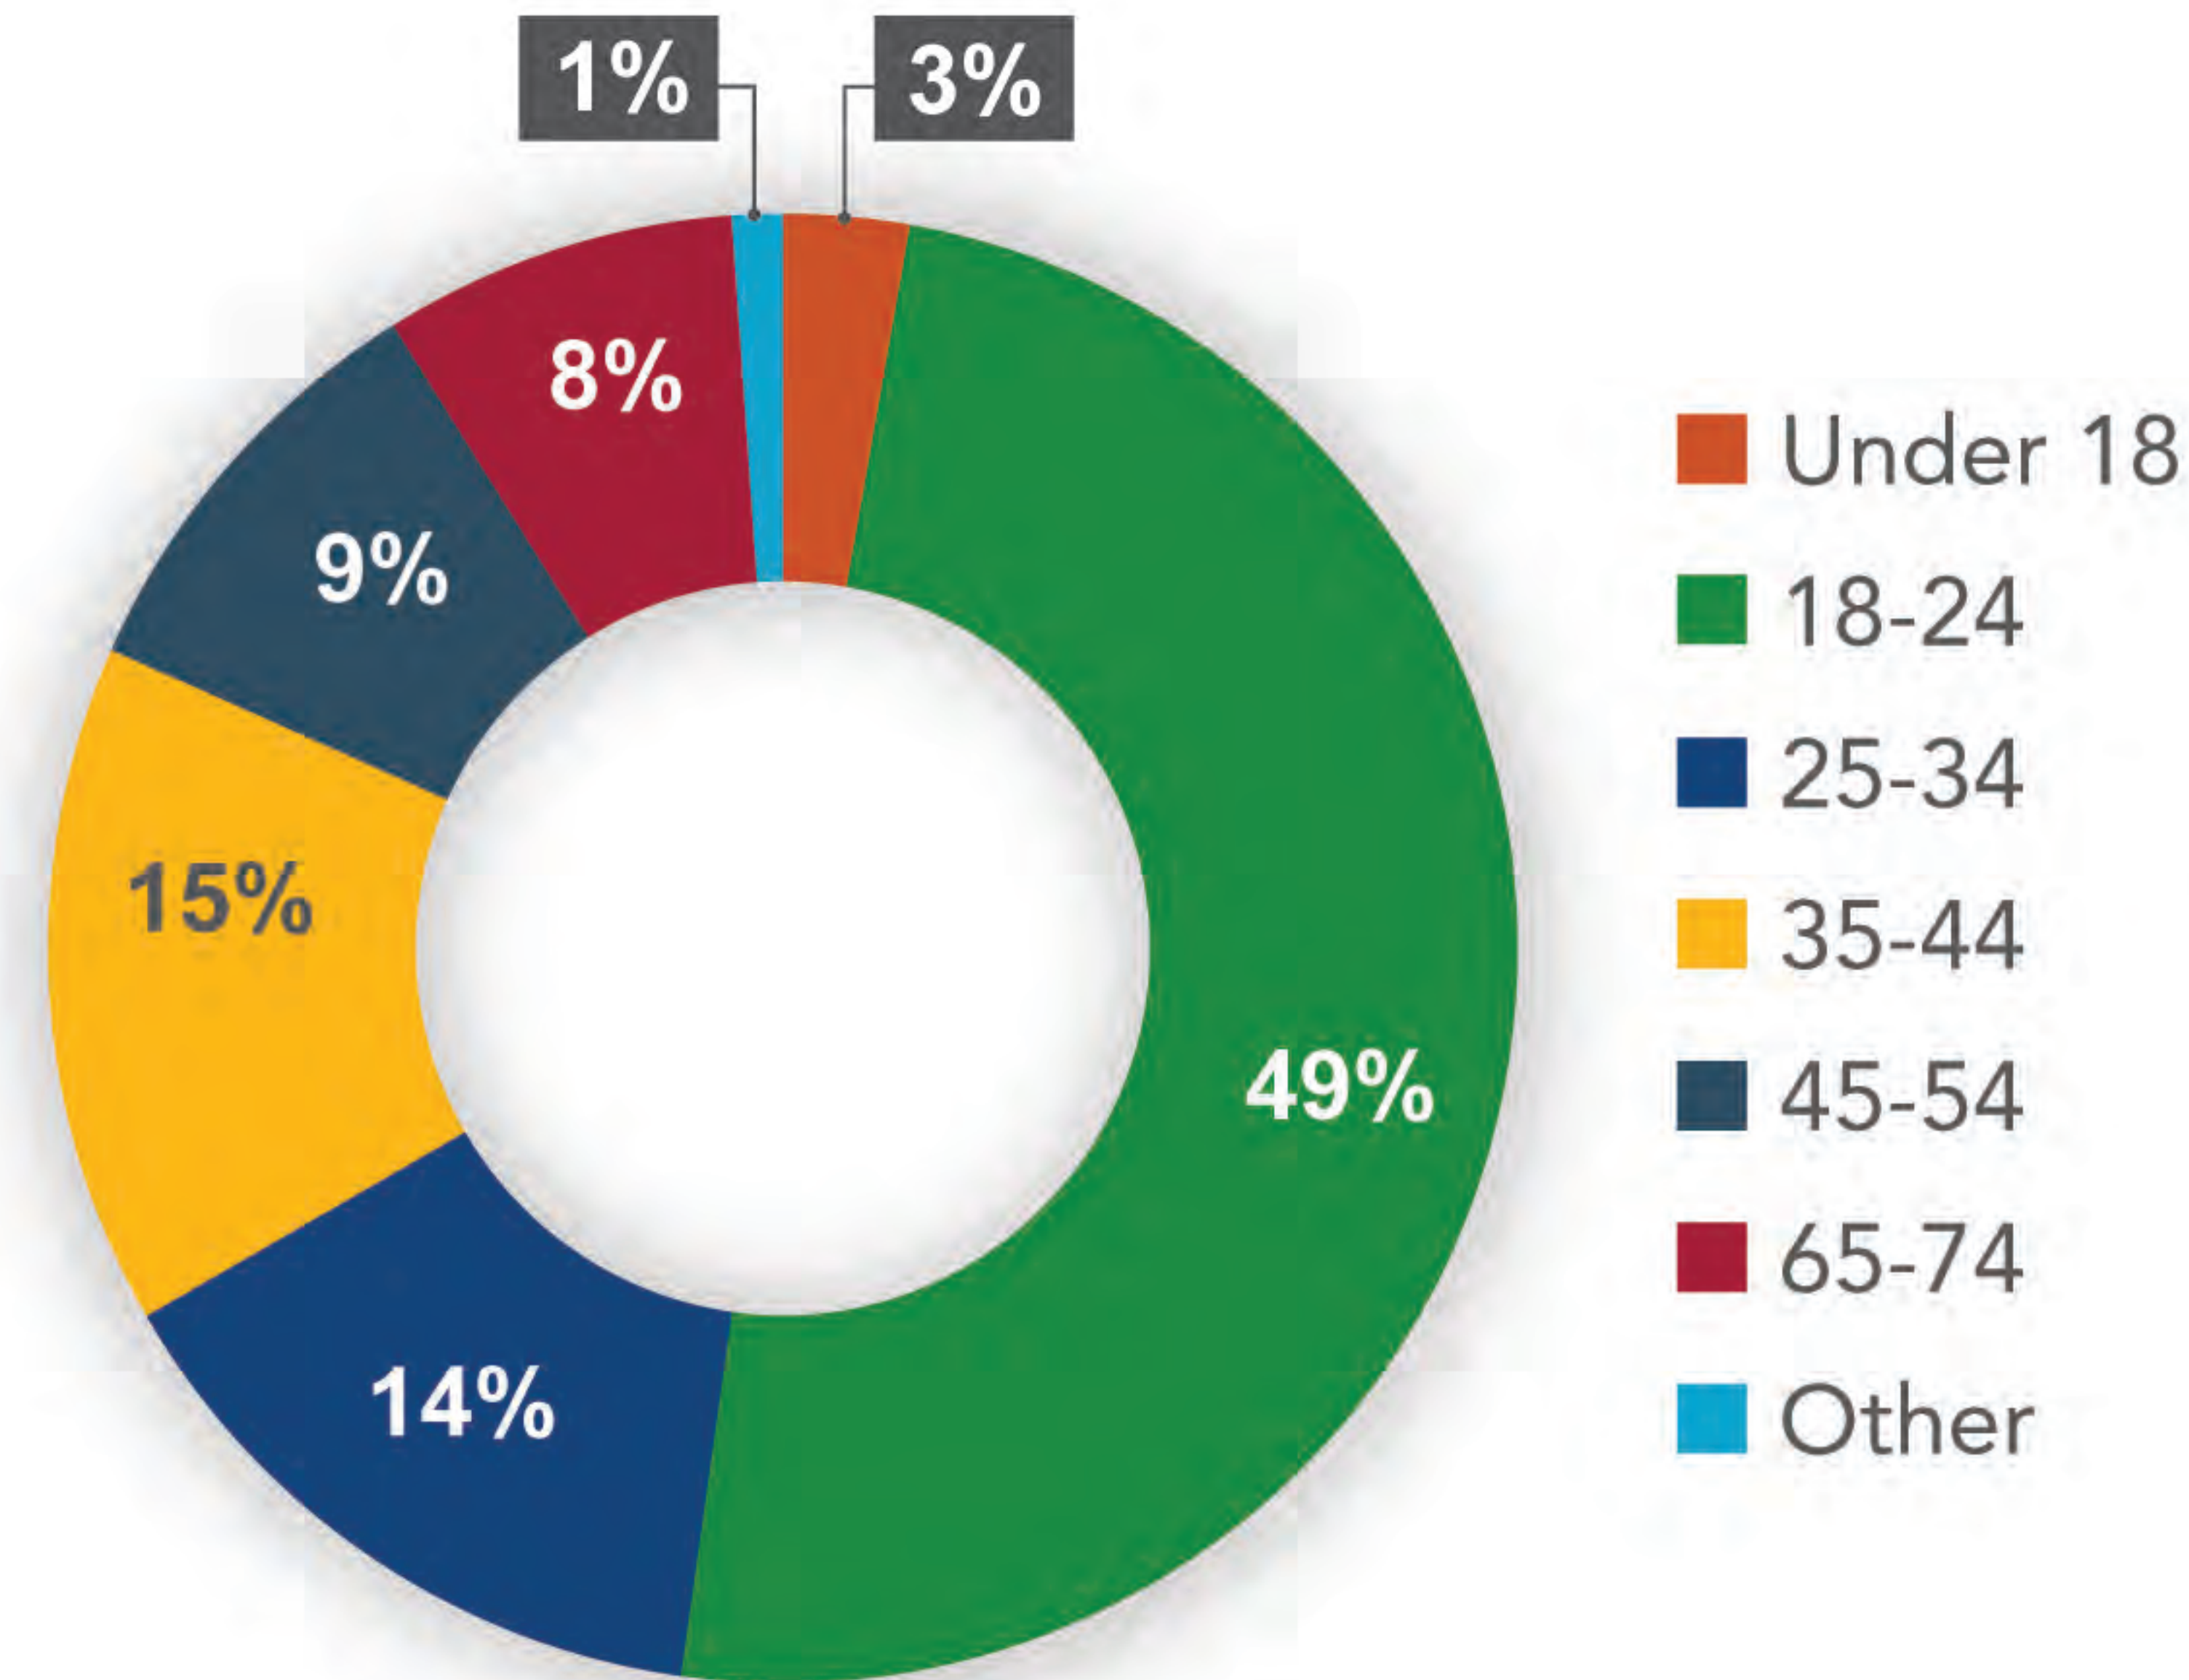

Over 300 community members reached!

Race & Ethnicity

Age

Gender

31% non-white participants (Study area is 24% non-white)

Virtual Open House

Online Survey & Comment Maps

2 Pop-up Events