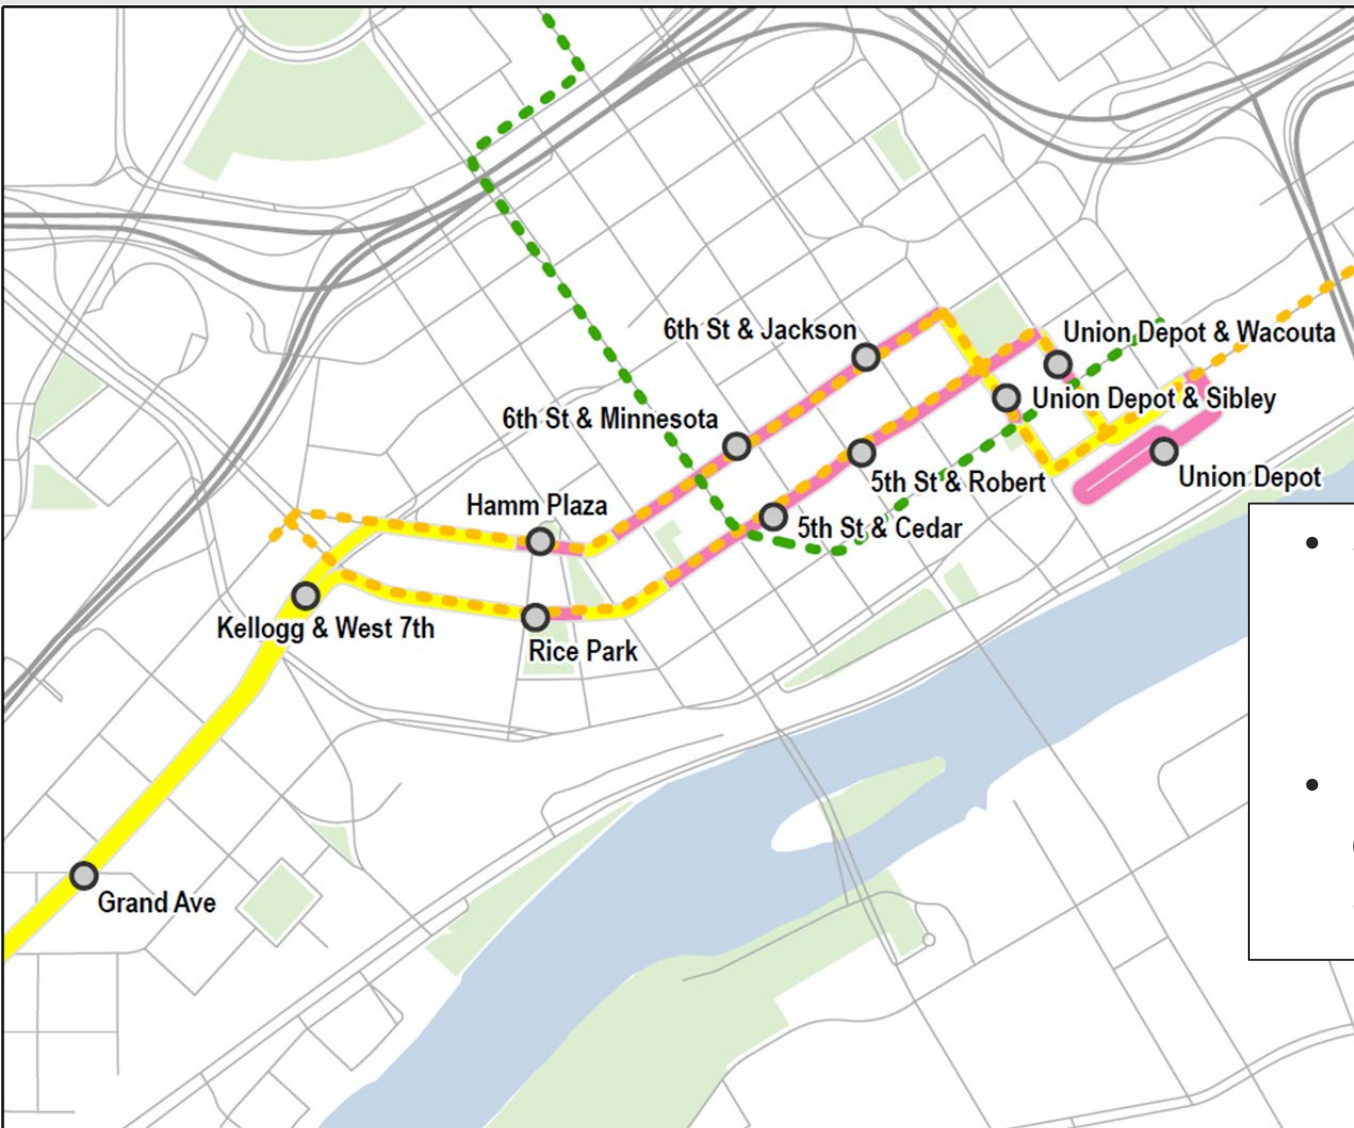

Downtown Saint Paul

Downtown ABRT Routing

- Shared station platforms with Gold Line, B Line and Purple Line.
- Dedicated bus lanes on 5th Street and 6th Street.