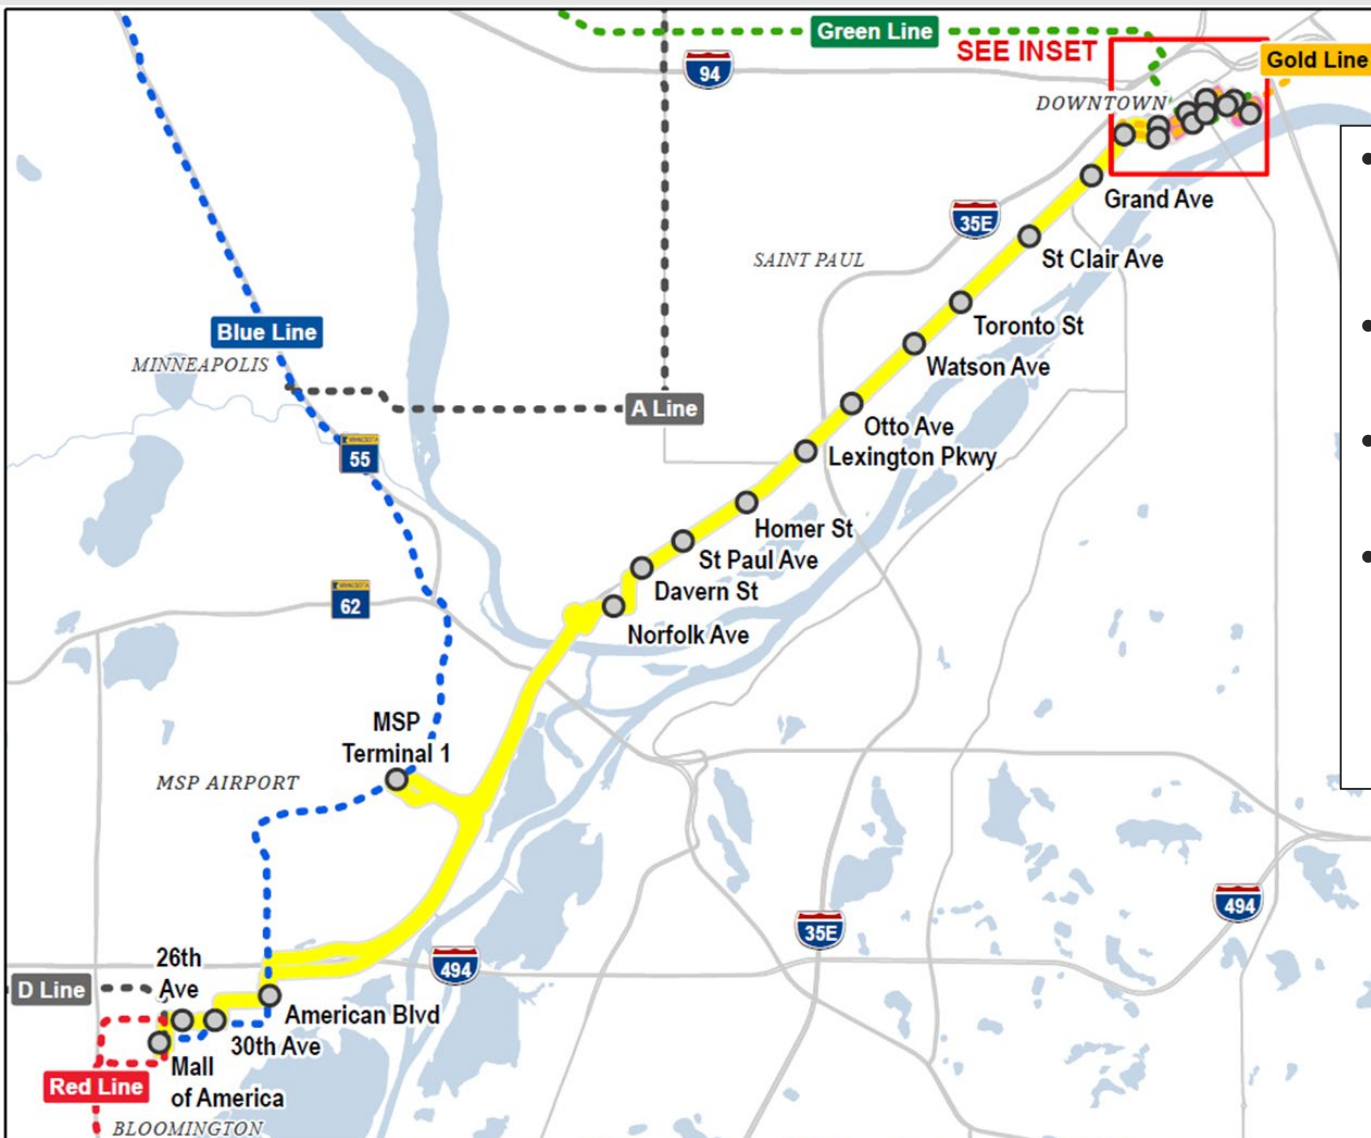

Arterial Bus Route: Union Depot to Mall of America

- 16 stations – MOA to Kellogg Boulevard.
- Buses share lanes with traffic.
- 9 downtown platforms.
- Uses Gold Line (dedicated) infrastructure downtown.